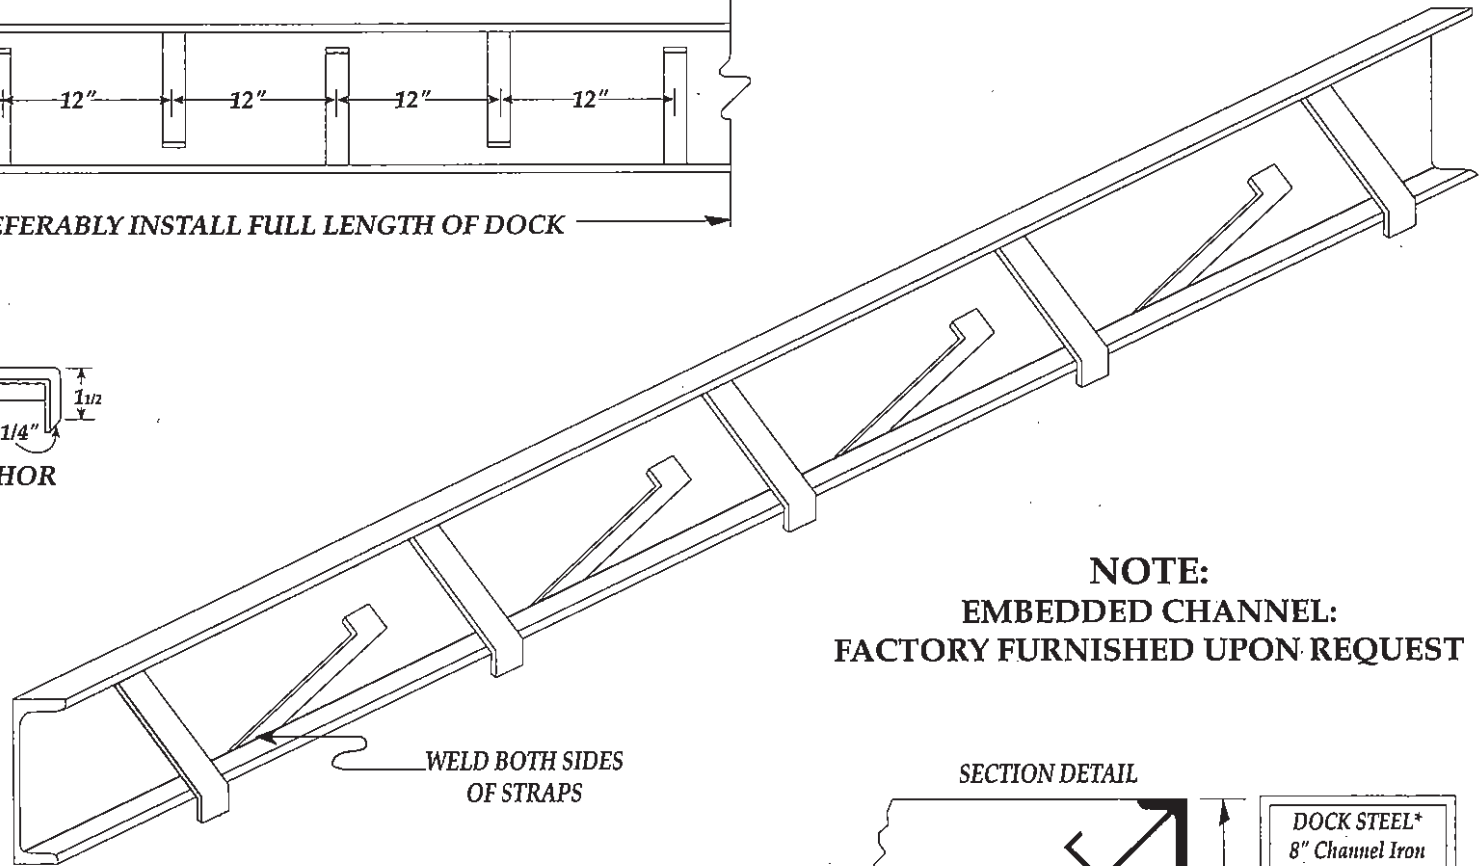

Model # ED-470
Embedded Channel
For Edge of Dock Leveler models
BED, BBL, BPO, BHED & BPE

BEACON[®] 

BEACON INDUSTRIES, INC.

12300 Old Tesson Rd.

St. Louis, MO 63128-2247 USA

OFFICE: 314-487-7600 FAX: 314-487-0100

Embedded Channel Submittal Drawing

1/01

STRAP STEEL ANCHOR

NOT TO SCALE

NOTE:
EMBEDDED CHANNEL:
FACTORY FURNISHED UPON REQUEST

SECTION DETAIL

JOB