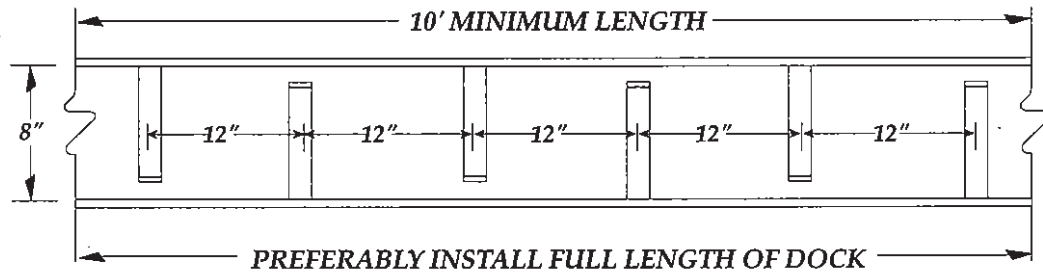

Model # ED-470
Embedded Channel
For Edge of Dock Leveler models
BED, BBL, BPO, BHED & BPE

BEACON[®] 

BEACON INDUSTRIES, INC.

12300 Old Tesson Rd.

St. Louis, MO 63128-2247 USA

OFFICE: 314-487-7600 FAX: 314-487-0100

Embedded Channel Submittal Drawing

1/01

STRAP STEEL ANCHOR

NOT TO SCALE

NOTE:
EMBEDDED CHANNEL:
FACTORY FURNISHED UPON REQUEST

SECTION DETAIL

JOB