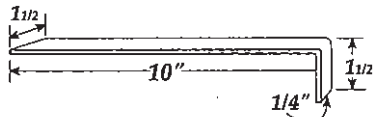

Model # ED-470
Embedded Channel
For Edge of Dock Leveler models
BED, BBL, BPO, BHED & BPE

BEACON[®] 

BEACON INDUSTRIES, INC.

12300 Old Tesson Rd.

St. Louis, MO 63128-2247 USA

OFFICE: 314-487-7600 FAX: 314-487-0100

Embedded Channel Submittal Drawing

1/01

STRAP STEEL ANCHOR

NOT TO SCALE

NOTE:
EMBEDDED CHANNEL:
FACTORY FURNISHED UPON REQUEST

SECTION DETAIL

JOB