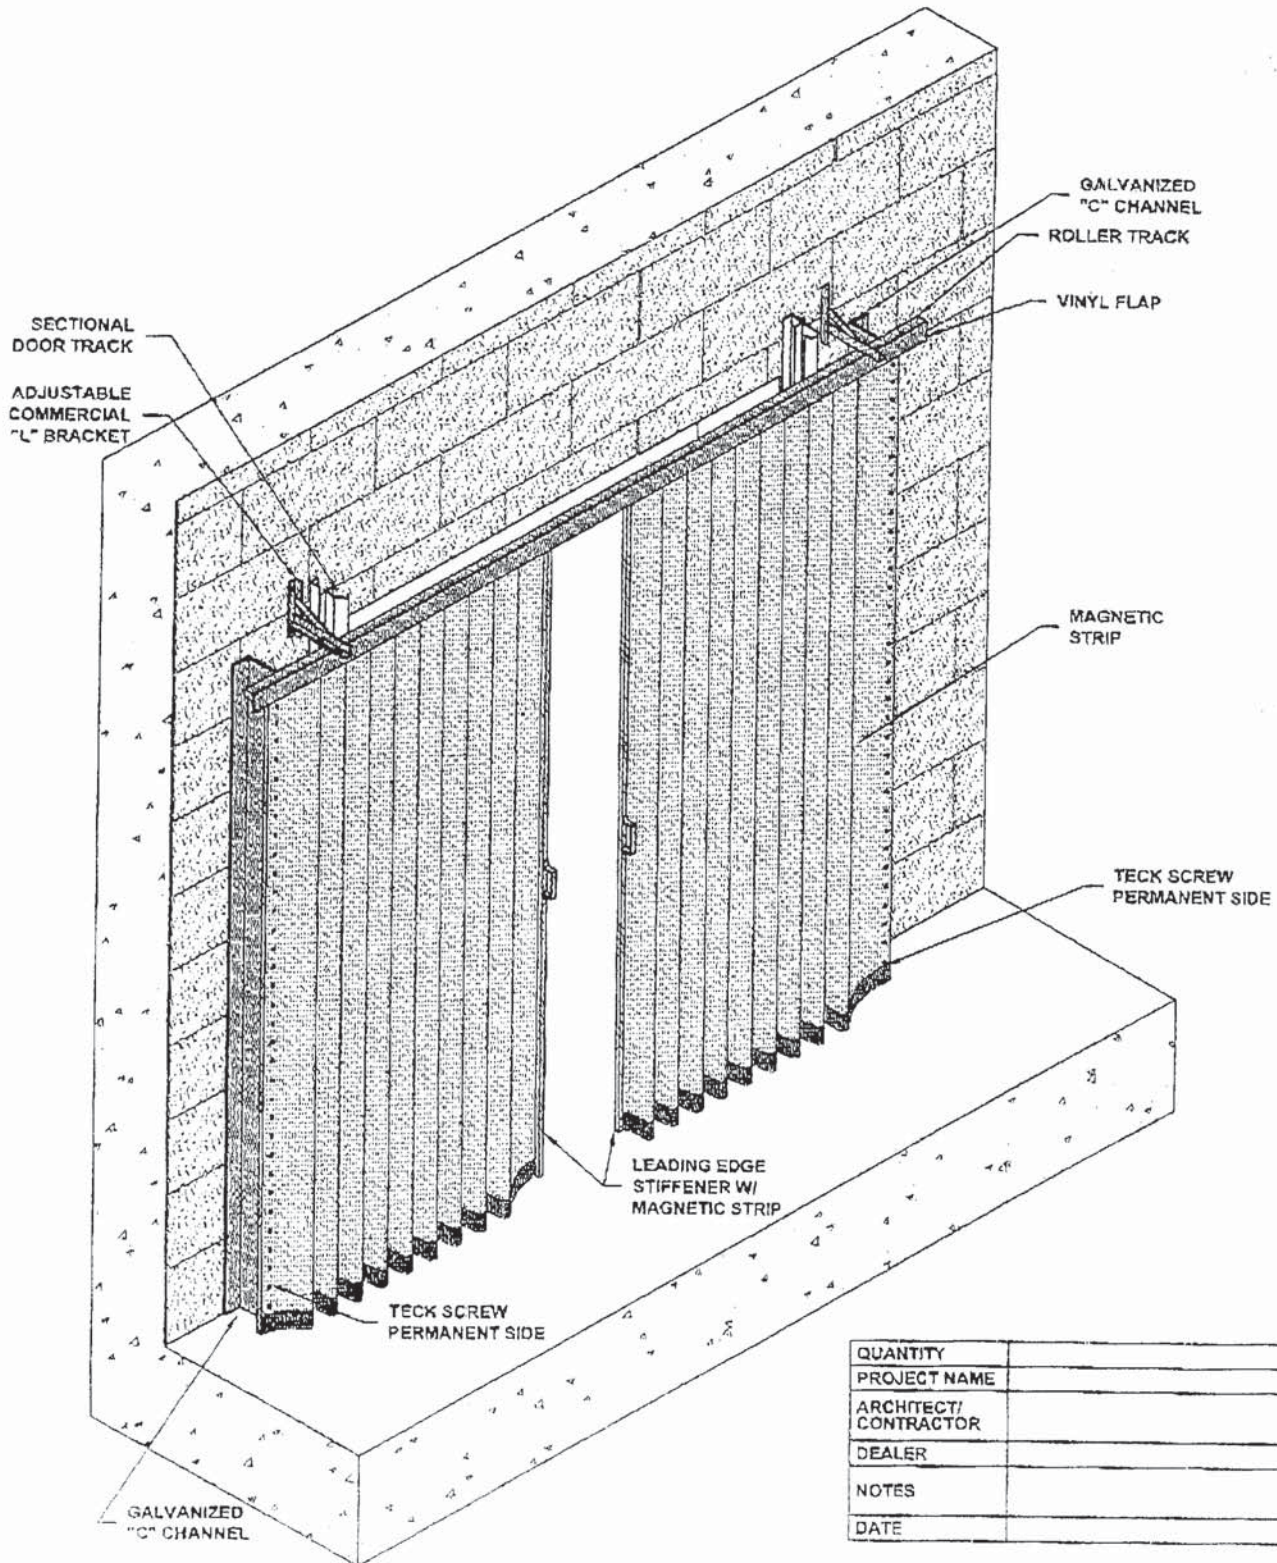

Bug Door Screen

IN JAMB MANUAL SPRINGLOAD OR IN-TUBE MOTORIZED

INSIDE STANDOFF MANUAL BI-PART SLIDING SCREEN

QUANTITY	
PROJECT NAME	
ARCHITECT/ CONTRACTOR	
DEALER	
NOTES	
DATE	

INSIDE STAND-OFF SPRINGLOAD OR IN-TUBE MOTORIZED