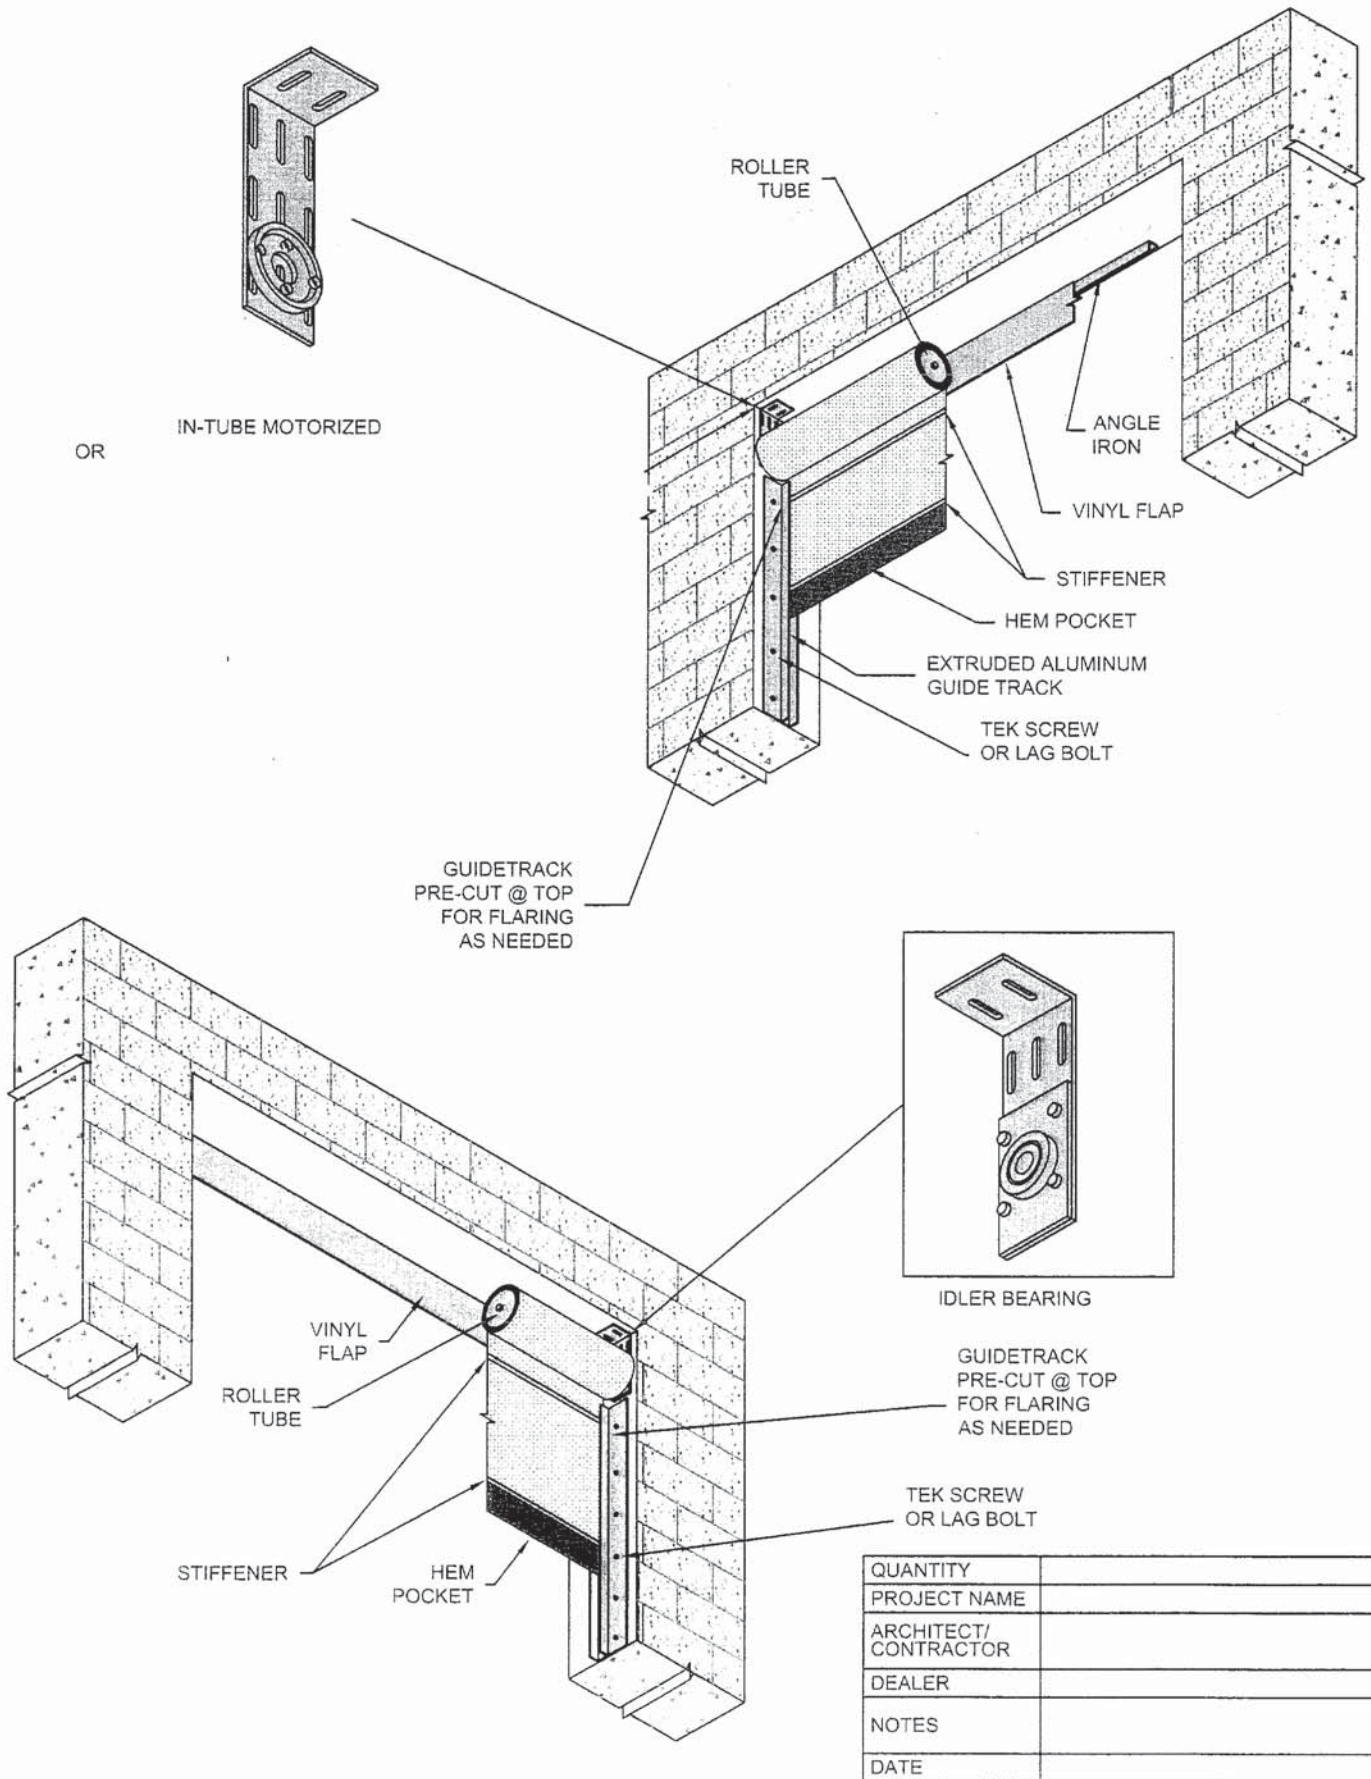

Bug Door Screen

IN JAMB MANUAL SPRINGLOAD OR IN-TUBE MOTORIZED

INSIDE STANDOFF MANUAL BI-PART SLIDING SCREEN

QUANTITY	
PROJECT NAME	
ARCHITECT/ CONTRACTOR	
DEALER	
NOTES	
DATE	

INSIDE STAND-OFF SPRINGLOAD OR IN-TUBE MOTORIZED