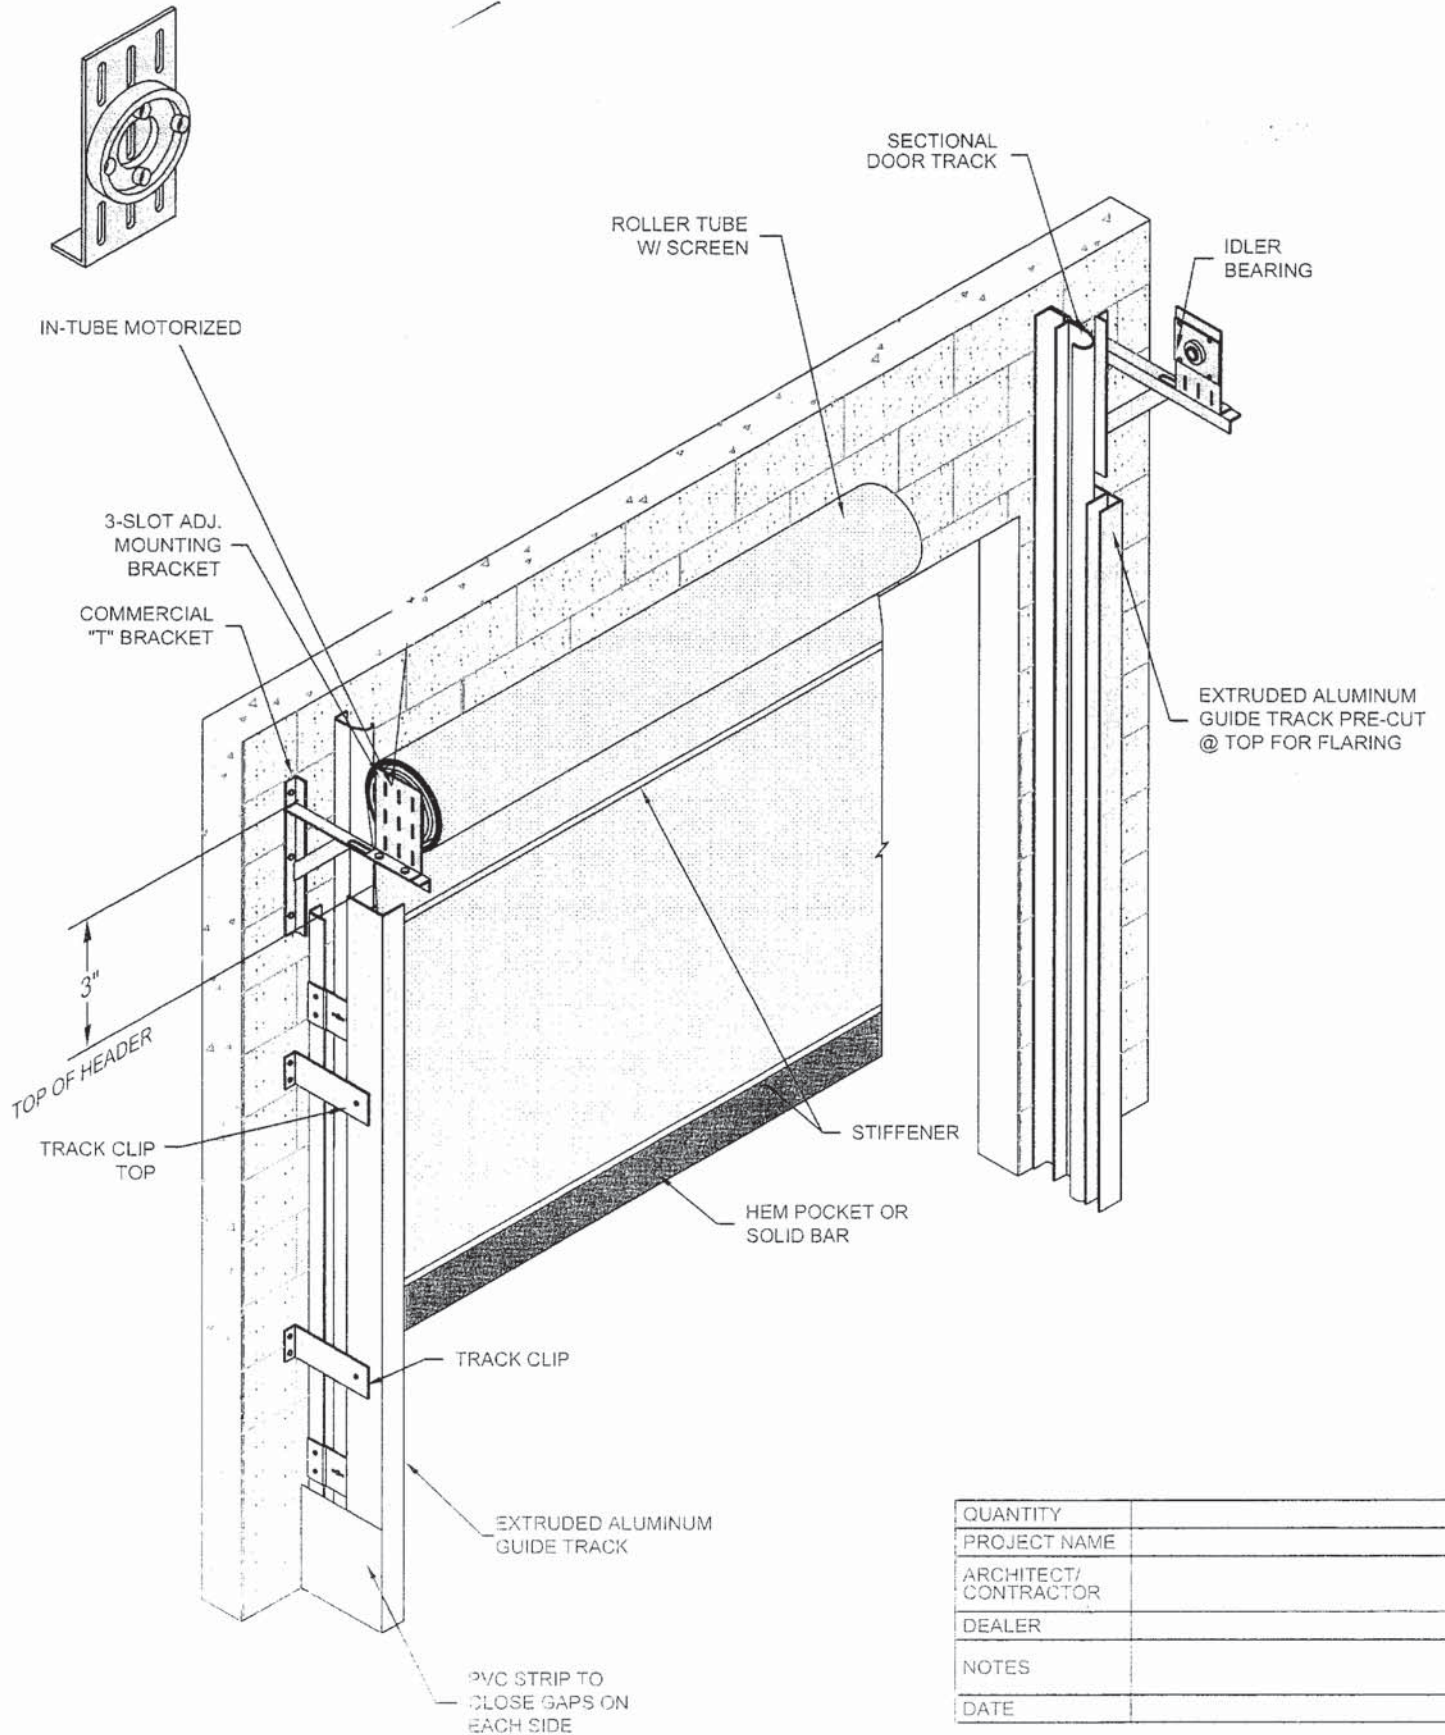

Bug Door Screen

IN JAMB MANUAL SPRINGLOAD OR IN-TUBE MOTORIZED

INSIDE STANDOFF MANUAL BI-PART SLIDING SCREEN

QUANTITY	
PROJECT NAME	
ARCHITECT/ CONTRACTOR	
DEALER	
NOTES	
DATE	

INSIDE STAND-OFF SPRINGLOAD OR IN-TUBE MOTORIZED