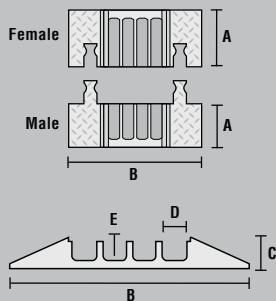

"Dog Bone" Connector

Protects cables and hoses up to 1.25" outside diameter

MODEL: BYJ4-125

4-CHANNEL CABLE PROTECTOR with hinged lid provides a safer crossing in high volume traffic areas while protecting valuable electrical cables and hose lines from damage. Modular interlocking design is ideal for use in industrial, commercial, and public applications.

#### Lid/Base Color Options

Yellow/Black = Y/B

#### LOAD CAPACITY

Max load tested at 70°F (21°C)

16,300 lb./Tire (7,393 kg)  
32,600 lb./Axle (14,787 kg)

| MODEL    | A: LENGTH        | B: WIDTH            | C: HEIGHT       | D: CHANNEL WIDTH   | E: CHANNEL HEIGHT  | WEIGHT             |
|----------|------------------|---------------------|-----------------|--------------------|--------------------|--------------------|
| BYJ4-125 | 36 in. (91.4 cm) | 17.5 in. (44.45 cm) | 2 in. (5.08 cm) | 1.25 in. (3.18 cm) | 1.25 in. (3.18 cm) | 23.5 lb. (10.7 kg) |

### END CAPS (Pair Only)

MODEL: BYJ4EB-125

End Caps Color: Y = Yellow

Low Profiles in use at a outdoor event

In use at a military training operation

| END CAPS (PAIR) | MODEL      | A: LENGTH   | B: WIDTH              | C: HEIGHT       | D: CHANNEL WIDTH   | E: CHANNEL HEIGHT  | WEIGHT                             |
|-----------------|------------|---|-----------------------|-----------------|--------------------|--------------------|------------------------------------|
|                 | BYJ4EB-125 | Female: 7.25 in. (18.42 cm)<br>Male: 4.25 in. (10.8 cm) | 17.625 in. (44.77 cm) | 2 in. (5.08 cm) | 1.25 in. (3.18 cm) | 1.25 in. (3.18 cm) | 3.8 lb. (1.7 kg)<br>3 lb. (1.4 kg) |