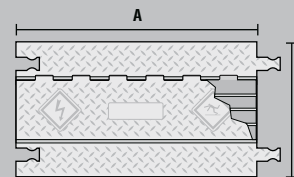

"Dog Bone" Connector

Protects cables and hoses up to 1.25" outside diameter

MODEL: BYJ4-125

4-CHANNEL CABLE PROTECTOR with hinged lid provides a safer crossing in high volume traffic areas while protecting valuable electrical cables and hose lines from damage. Modular interlocking design is ideal for use in industrial, commercial, and public applications.

#### Lid/Base Color Options

Yellow/Black = Y/B

#### LOAD CAPACITY

Max load tested at 70°F (21°C)

16,300 lb./Tire (7,393 kg)  
32,600 lb./Axle (14,787 kg)

| MODEL    | A: LENGTH        | B: WIDTH            | C: HEIGHT       | D: CHANNEL WIDTH   | E: CHANNEL HEIGHT  | WEIGHT             |
|----------|------------------|---------------------|-----------------|--------------------|--------------------|--------------------|
| BYJ4-125 | 36 in. (91.4 cm) | 17.5 in. (44.45 cm) | 2 in. (5.08 cm) | 1.25 in. (3.18 cm) | 1.25 in. (3.18 cm) | 23.5 lb. (10.7 kg) |