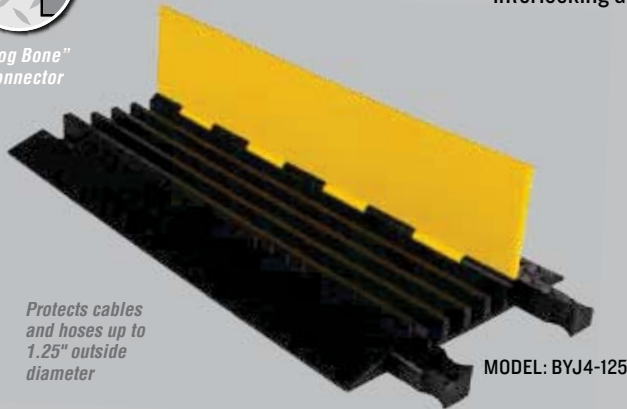

## Cable Ramp Protectors

System features Dog Bone Connectors

### FEATURES

- Protects cables and hoses up to 1.25" outside dia.
- The "original" cable protector
- Dog Bone Connectors to extend to any desired length
- Thick lid and base allow for high volume of traffic
- Hinged lid for easy cable placement
- Modular interlocking design

"Dog Bone" Connector

Protects cables and hoses up to 1.25" outside diameter

MODEL: BYJ4-125

4-CHANNEL CABLE PROTECTOR with hinged lid provides a safer crossing in high volume traffic areas while protecting valuable electrical cables and hose lines from damage. Modular interlocking design is ideal for use in industrial, commercial, and public applications.