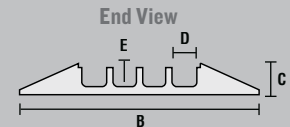

"Dog Bone" Connector

Protects cables and hoses up to 1.25" outside diameter

MODEL: BYJ4-125

4-CHANNEL CABLE PROTECTOR with hinged lid provides a safer crossing in high volume traffic areas while protecting valuable electrical cables and hose lines from damage. Modular interlocking design is ideal for use in industrial, commercial, and public applications.

#### Lid/Base Color Options

Yellow/Black = Y/B

#### LOAD CAPACITY

Max load tested at 70°F (21°C)

16,300 lb./Tire (7,393 kg)  
32,600 lb./Axle (14,787 kg)

| MODEL    | A: LENGTH        | B: WIDTH            | C: HEIGHT       | D: CHANNEL WIDTH   | E: CHANNEL HEIGHT  | WEIGHT             |
|----------|------------------|---------------------|-----------------|--------------------|--------------------|--------------------|
| BYJ4-125 | 36 in. (91.4 cm) | 17.5 in. (44.45 cm) | 2 in. (5.08 cm) | 1.25 in. (3.18 cm) | 1.25 in. (3.18 cm) | 23.5 lb. (10.7 kg) |