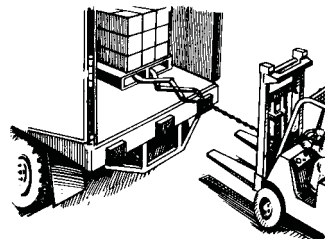

RATING

Pallet Pullers are rated to pull a 5000 lbs. skid across a smooth truck floor.
DO NOT USE FOR LIFTING

MODEL BPAL-14

- Cammed closing action.
- Safety handle for ease in positioning.
- Utilize with wood, plastic, and metal pallets.
- Weight 14 lbs.

- Double scissor action.
- Rugged steel construction.
- Concave multi-dimensional teeth.
- For Stringers up to 4¹/₂" (11cm) Wide.
- Weight 21 lbs.

MODEL BPAL-21

MODEL BPAL-12

- Single scissor action.
- Our most popular model.
- Convex teeth.
- Overall length 19" (closed).
- Overall width 14" (closed).
- Weight 12 lbs.

- Fits lower height pallets.
- Same Solid construction as PAL-21.
- Lowest jaw height of scissor action pullers. (1.75 inches)
- Weight 20 lbs.

MODEL BPAL-LP

Model BPPC-20 and Model BPPC-40
20' (6 m) and 40' (12 m) galvanized proof coil chains complete with grab hooks at each end