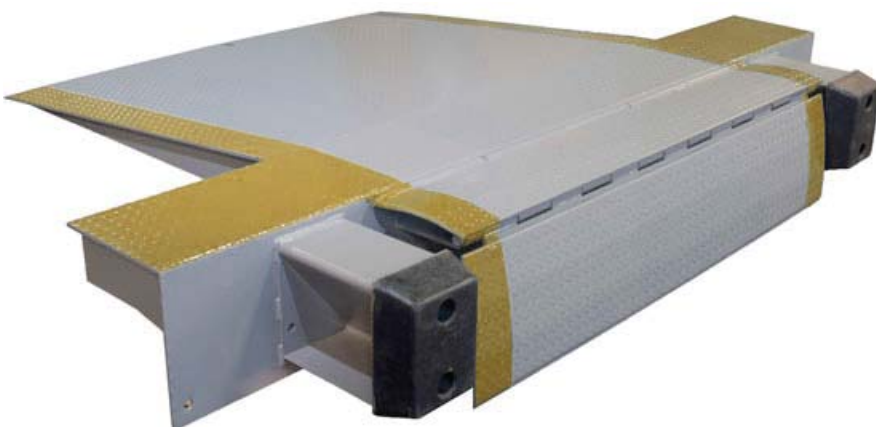

LOW DOCK LEVELER

Mechanical Dock
Leveler
For Low Dock Applications

Dock Leveler with Manual Operation

Raise the height of your present dock as much as 11" without expensive dock alterations. Low dock levelers can easily be installed on any concrete dock without welding or modifications. Complete technical information and installation instructions are available upon request.

Beacon's Top of Dock leveler is designed to have a working range of 5" above and 5" below dock.

Because of gradability problems, dock levelers are not recommended for use with pallet jacks or stackers.

- Completely assembled
- No site welding required
- Available in 20,000; 25,000; and 30,000 lb. capacities.
- Hydraulic assist and refrigerated lip available as options. Hydraulic assist can be retrofitted on existing units, or is available as an add-on option.