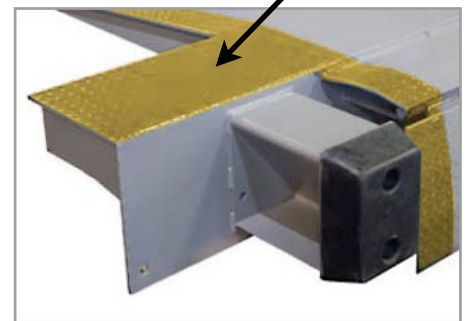

Low dock leveler door seal