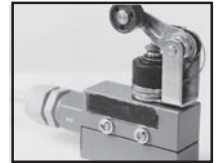

These Hydraulic Box Dumpers are the next generation of dumpers to revolutionize the Material Handling Industry. From the all welded steel construction, to the emergency stop brass velocity fuse in the cylinder, we have available the ultimate dumping machine. Unique design of dumper allows effortless dumping of materials. Ground Entry accessibility for pallet truck loading and unloading. Retaining bar has 3 positions to lock crates and boxes while dumping.

Technical Data

Hydraulic Box Dumpers Continued

Tensioned Retaining Bar - keeps load in place while tilting.

- Industrial Quality, 56 Frame, 2 HP Motor delivers best torque with minimal amperage draw and maximum life.
- Voltage - 208-230/460 Volt, 60 cycle, 3 phase.
- Cast iron pump with integral valving including Pressure Relief Valve, Check Valve, Down Solenoid Valve and Pressure Compensated Flow Control Valve.
- 24 Volt, fused control circuit to protect operator.
- Hydraulic Actuators have Internal Brass Velocity Fuse w/Stainless Steel Spring for emergency lockup.
- Welding to meet A.W.S.

Hand Control
Liquid Tight fused 24v pendant control

56 Frame 2hp Motor helps to insure maximum life and efficiency

Adjustable Upward Travel Limit Switch

Side View

Top View

STANDARD SPECS

Model Number	Dump Height (A)	Reach (B)	Level Height (C)	Chute Dimensions (D x E)	Rotated Height (F)	Capacity (pounds)	Overall Dimensions (G x H)	Weight (pounds)
BHBD-2-36	36"	10"	53"	52" x 50"	108"	2,000	64" x 66"	850
BHBD-2-48	48"	10"	65"	52" x 50"	128"	2,000	64" x 66"	925
BHBD-2-60	60"	10"	77"	52" x 50"	148"	2,000	64" x 66"	1000
BHBD-4-36	36"	10"	53"	52" x 50"	108"	4,000	64" x 66"	900
BHBD-4-48	48"	10"	65"	52" x 50"	128"	4,000	64" x 66"	950
BHBD-4-60	60"	10"	77"	52" x 50"	148"	4,000	64" x 66"	1050
BHBD-6-36	36"	10"	53"	52" x 50"	108"	6,000	67" x 66"	950
BHBD-6-48	48"	10"	65"	52" x 50"	128"	6,000	67" x 66"	1050
BHBD-6-60	60"	10"	77"	52" x 50"	148"	6,000	67" x 66"	1100