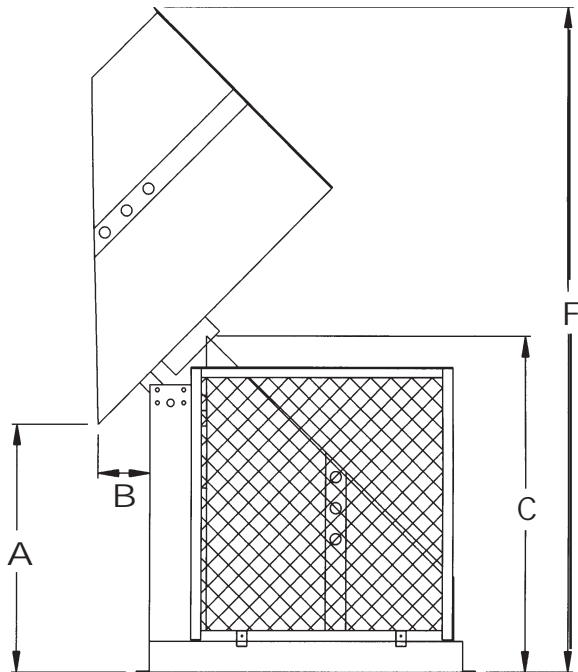

Technical Data

Hydraulic Box Dumpers Continued

Tensioned Retaining Bar - keeps load in place while tilting.

- Industrial Quality, 56 Frame, 2 HP Motor delivers best torque with minimal amperage draw and maximum life.
- Voltage - 208-230/460 Volt, 60 cycle, 3 phase.
- Cast iron pump with integral valving including Pressure Relief Valve, Check Valve, Down Solenoid Valve and Pressure Compensated Flow Control Valve.
- 24 Volt, fused control circuit to protect operator.
- Hydraulic Actuators have Internal Brass Velocity Fuse w/Stainless Steel Spring for emergency lockup.
- Welding to meet A.W.S.

Hand Control
Liquid Tight fused 24v pendant control

56 Frame 2hp Motor helps to insure maximum life and efficiency

Adjustable Upward Travel Limit Switch

Side View

Top View

STANDARD SPECS

Model Number	Dump Height (A)	Reach (B)	Level Height (C)	Chute Dimensions (D x E)	Rotated Height (F)	Capacity (pounds)	Overall Dimensions (G x H)	Weight (pounds)
BHBD-2-36	36"	10"	53"	52" x 50"	108"	2,000	64" x 66"	850
BHBD-2-48	48"	10"	65"	52" x 50"	128"	2,000	64" x 66"	925
BHBD-2-60	60"	10"	77"	52" x 50"	148"	2,000	64" x 66"	1000
BHBD-4-36	36"	10"	53"	52" x 50"	108"	4,000	64" x 66"	900
BHBD-4-48	48"	10"	65"	52" x 50"	128"	4,000	64" x 66"	950
BHBD-4-60	60"	10"	77"	52" x 50"	148"	4,000	64" x 66"	1050
BHBD-6-36	36"	10"	53"	52" x 50"	108"	6,000	67" x 66"	950
BHBD-6-48	48"	10"	65"	52" x 50"	128"	6,000	67" x 66"	1050
BHBD-6-60	60"	10"	77"	52" x 50"	148"	6,000	67" x 66"	1100