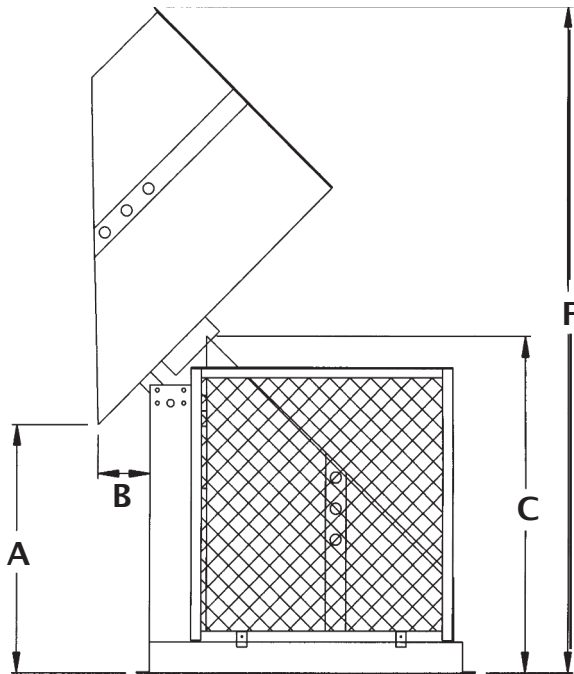

Technical Data

Hydraulic Box Dumper Continued

Tensioned Retaining Bar - keeps load in place while tilting.

- Industrial Quality, 56 Frame, 2 HP Motor delivers best torque with minimal amperage draw and maximum life.
- Voltage - 208-230/460 Volt, 60 cycle, 3 phase.
- Cast iron pump with integral valving including Pressure Relief Valve, Check Valve, Down Solenoid Valve and Pressure Compensated Flow Control Valve.
- 24 Volt, fused control circuit to protect operator.
- Hydraulic Actuators have Internal Brass Velocity Fuse w/Stainless Steel Spring for emergency lockup.
- Welding to meet A.W.S.

Hand Control
Liquid Tight fused 24v pendant control

56 Frame 2hp Motor helps to insure maximum life and efficiency

Adjustable Upward Travel Limit Switch

Side View

Top View

STANDARD SPECS

Model Number	Dump Height (A)	Reach (B)	Level Height (C)	Chute Dimensions (D x E)	Rotated Height (F)	Capacity (pounds)	Overall Dimensions (G x H)	Weight (pounds)
BHBD-2-36	36"	10"	53"	52" x 50"	108"	2,000	64" x 66"	850
BHBD-2-48	48"	10"	65"	52" x 50"	128"	2,000	64" x 66"	925
BHBD-2-60	60"	10"	77"	52" x 50"	148"	2,000	64" x 66"	1000
BHBD-4-36	36"	10"	53"	52" x 50"	108"	4,000	64" x 66"	900
BHBD-4-48	48"	10"	65"	52" x 50"	128"	4,000	64" x 66"	950
BHBD-4-60	60"	10"	77"	52" x 50"	148"	4,000	64" x 66"	1050
BHBD-6-36	36"	10"	53"	52" x 50"	108"	6,000	67" x 66"	950
BHBD-6-48	48"	10"	65"	52" x 50"	128"	6,000	67" x 66"	1050
BHBD-6-60	60"	10"	77"	52" x 50"	148"	6,000	67" x 66"	1100