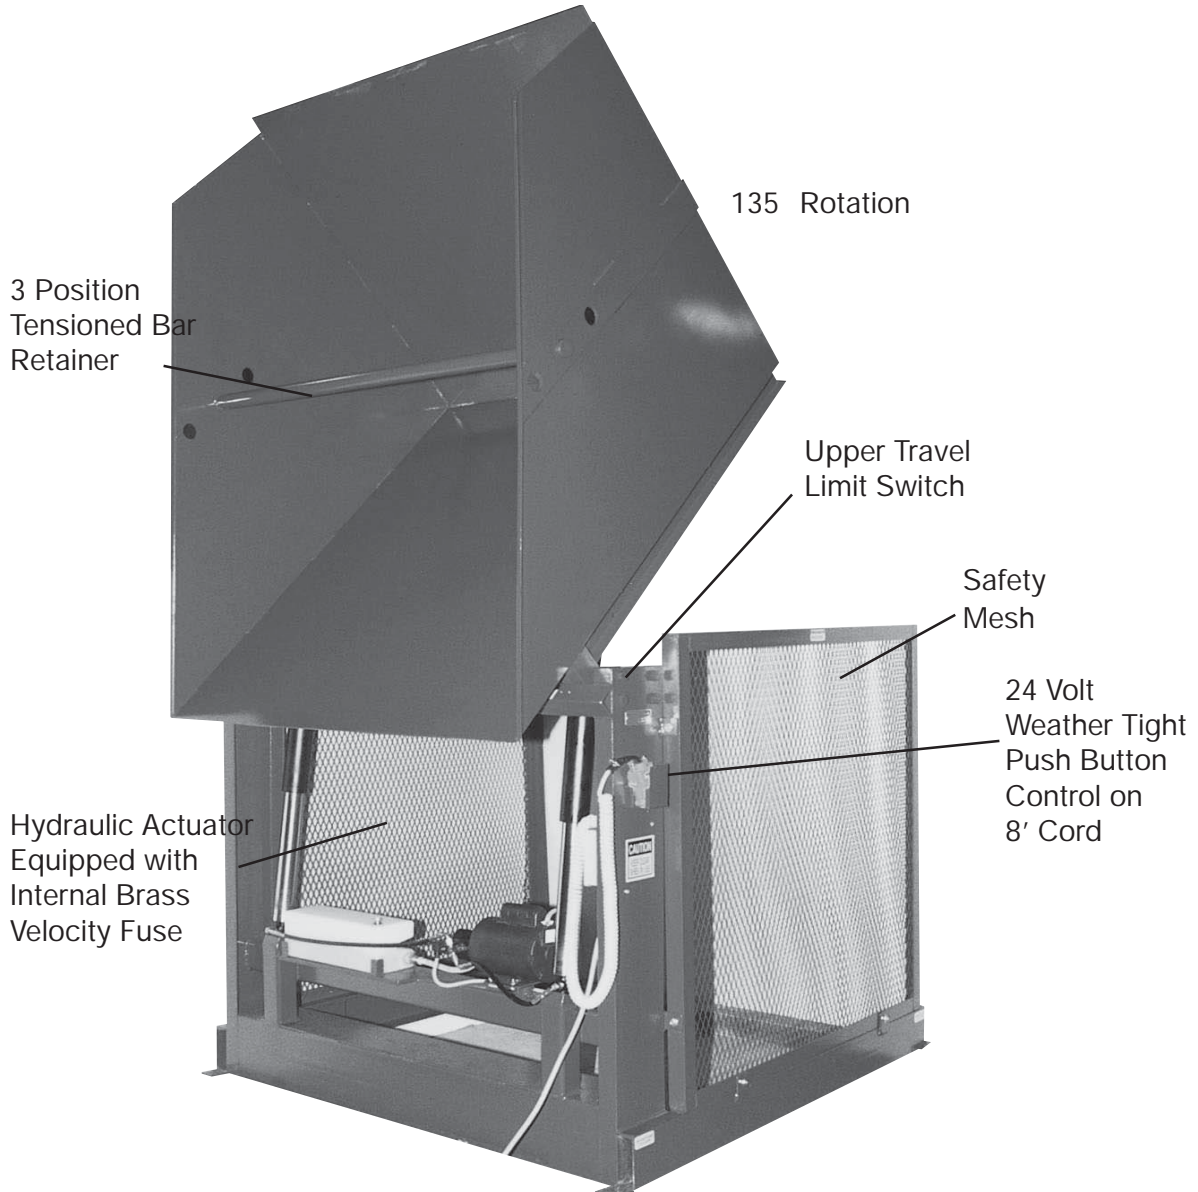

These Hydraulic Box Dumpers are the next generation of dumpers to revolutionize the Material Handling Industry. From the all welded steel construction, to the emergency stop brass velocity fuse in the cylinder, we have available the ultimate dumping machine. Unique design of dumper allows effortless dumping of materials. Ground Entry accessibility for pallet truck loading and unloading. Retaining bar has 3 positions to lock crates and boxes while dumping.

- Pressure Compensated Down Flow Control Valve for uniform down speed regardless of load.
- Pressure Relief Valve bypasses if dumper is overloaded.

- **Innovative Safety Features**
- **Rugged Construction**
- **Integral Valving Minimizes Leak Potential**

Technical Data

Hydraulic Box Dumpers Continued

Tensioned Retaining Bar - keeps load in place while tilting.

- Industrial Quality, 56 Frame, 2 HP Motor delivers best torque with minimal amperage draw and maximum life.
- Voltage - 208-230/460 Volt, 60 cycle, 3 phase.
- Cast iron pump with integral valving including Pressure Relief Valve, Check Valve, Down Solenoid Valve and Pressure Compensated Flow Control Valve.
- 24 Volt, fused control circuit to protect operator.
- Hydraulic Actuators have Internal Brass Velocity Fuse w/Stainless Steel Spring for emergency lockup.
- Welding to meet A.W.S.