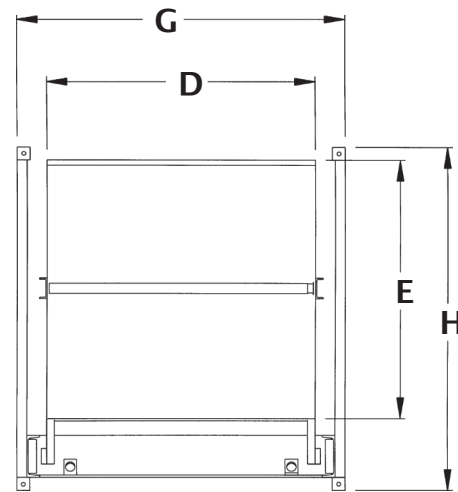

Hand Control
Liquid Tight fused 24v pendant control

56 Frame 2hp Motor helps to insure maximum life and efficiency

Adjustable Upward Travel Limit Switch

Side View

Top View

STANDARD SPECS

Model Number	Dump Height (A)	Reach (B)	Level Height (C)	Chute Dimensions (D x E)	Rotated Height (F)	Capacity (pounds)	Overall Dimensions (G x H)	Weight (pounds)
BHBD-2-36	36"	10"	53"	52" x 50"	108"	2,000	64" x 66"	850
BHBD-2-48	48"	10"	65"	52" x 50"	128"	2,000	64" x 66"	925
BHBD-2-60	60"	10"	77"	52" x 50"	148"	2,000	64" x 66"	1000
BHBD-4-36	36"	10"	53"	52" x 50"	108"	4,000	64" x 66"	900
BHBD-4-48	48"	10"	65"	52" x 50"	128"	4,000	64" x 66"	950
BHBD-4-60	60"	10"	77"	52" x 50"	148"	4,000	64" x 66"	1050
BHBD-6-36	36"	10"	53"	52" x 50"	108"	6,000	67" x 66"	950
BHBD-6-48	48"	10"	65"	52" x 50"	128"	6,000	67" x 66"	1050
BHBD-6-60	60"	10"	77"	52" x 50"	148"	6,000	67" x 66"	1100