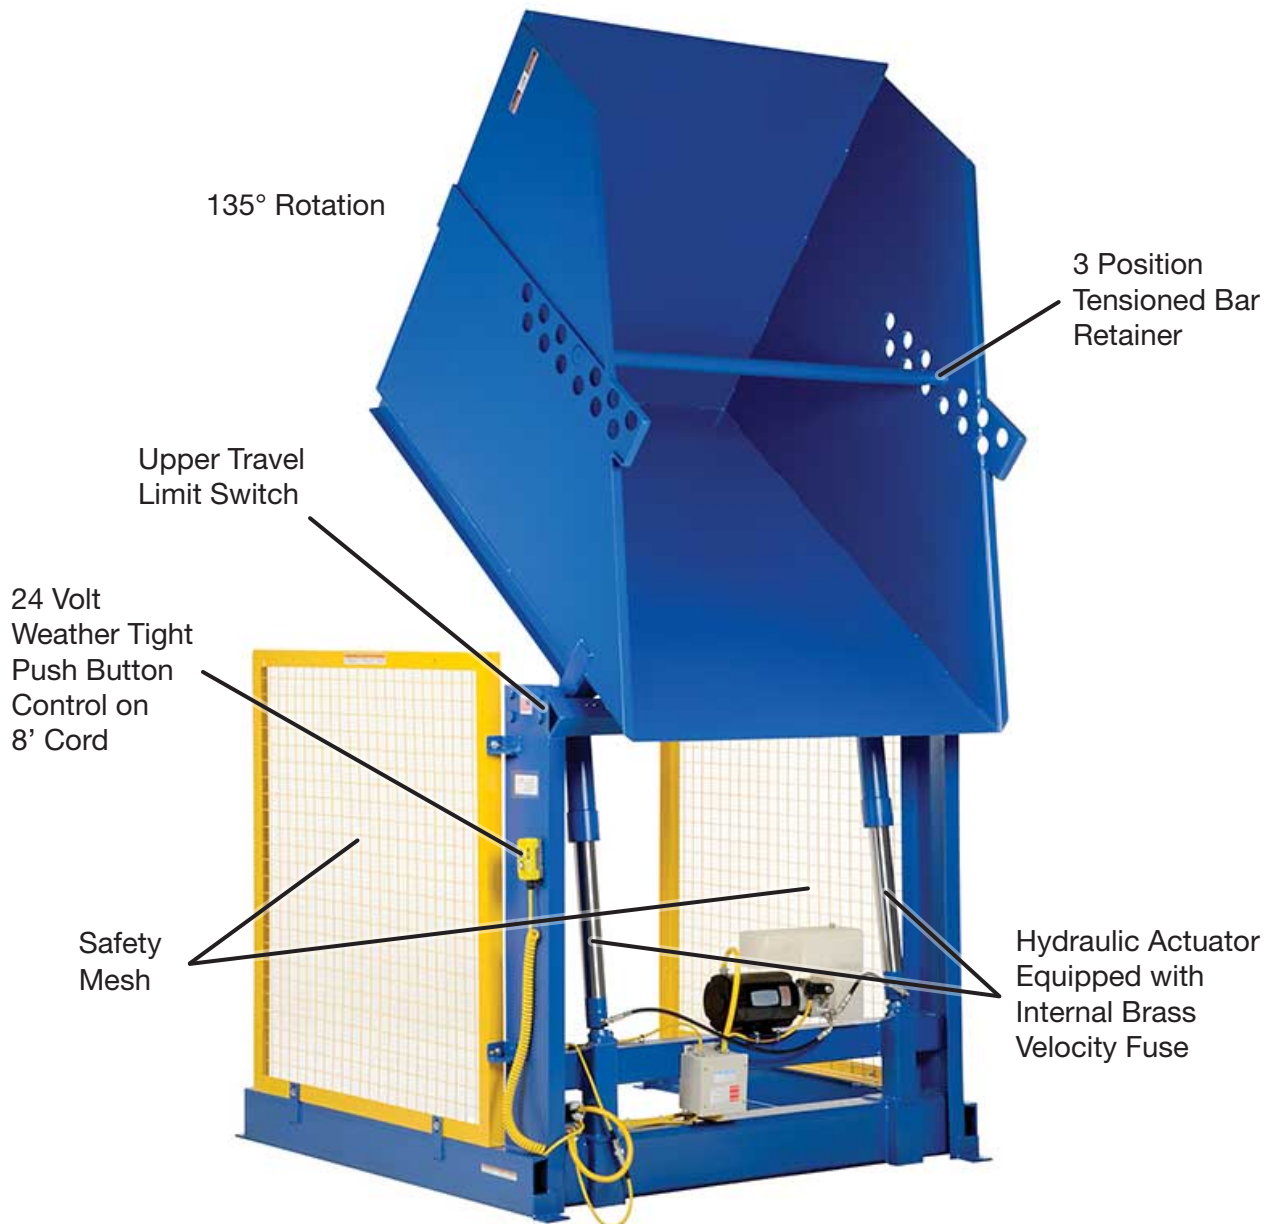

These Hydraulic Box Dumpers are the next generation of dumpers to revolutionize the Material Handling Industry. From the all welded steel construction, to the emergency stop brass velocity fuse in the cylinder, we have available the ultimate dumping machine. Unique design of dumper allows effortless dumping of materials. Ground Entry accessibility for pallet truck loading and unloading. Retaining bar has 3 positions to lock crates and boxes while dumping.

- Pressure Compensated Down Flow Control Valve for uniform down speed regardless of load.
- Pressure Relief Valve bypasses if dumper is overloaded.

- **Innovative Safety Features**
- **Rugged Construction**
- **Integral Valving Minimizes Leak Potential**

Technical Data

Hydraulic Box Dumper Continued

Tensioned Retaining Bar - keeps load in place while tilting.

- Industrial Quality, 56 Frame, 2 HP Motor delivers best torque with minimal amperage draw and maximum life.
- Voltage - 208-230/460 Volt, 60 cycle, 3 phase.
- Cast iron pump with integral valving including Pressure Relief Valve, Check Valve, Down Solenoid Valve and Pressure Compensated Flow Control Valve.
- 24 Volt, fused control circuit to protect operator.
- Hydraulic Actuators have Internal Brass Velocity Fuse w/Stainless Steel Spring for emergency lockup.
- Welding to meet A.W.S.