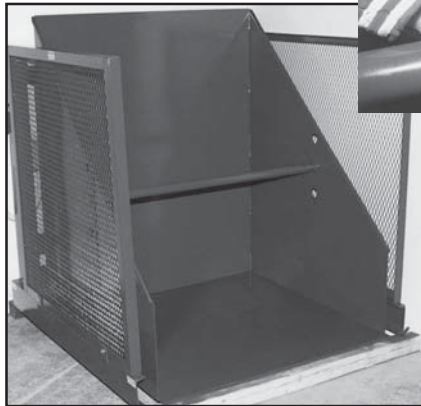

These Hydraulic Box Dumpers are the next generation of dumpers to revolutionize the Material Handling Industry. From the all welded steel construction, to the emergency stop brass velocity fuse in the cylinder, we have available the ultimate dumping machine. Unique design of dumper allows effortless dumping of materials. Ground Entry accessibility for pallet truck loading and unloading. Retaining bar has 3 positions to lock crates and boxes while dumping.

- Pressure Compensated Down Flow Control Valve for uniform down speed regardless of load.
- Pressure Relief Valve bypasses if dumper is overloaded.

- **Innovative Safety Features**
- **Rugged Construction**
- **Integral Valving Minimizes Leak Potential**

Technical Data

Hydraulic Box Dumpers Continued

Tensioned Retaining Bar - keeps load in place while tilting.

- Industrial Quality, 56 Frame, 2 HP Motor delivers best torque with minimal amperage draw and maximum life.
- Voltage - 208-230/460 Volt, 60 cycle, 3 phase.
- Cast iron pump with integral valving including Pressure Relief Valve, Check Valve, Down Solenoid Valve and Pressure Compensated Flow Control Valve.
- 24 Volt, fused control circuit to protect operator.
- Hydraulic Actuators have Internal Brass Velocity Fuse w/Stainless Steel Spring for emergency lockup.
- Welding to meet A.W.S.