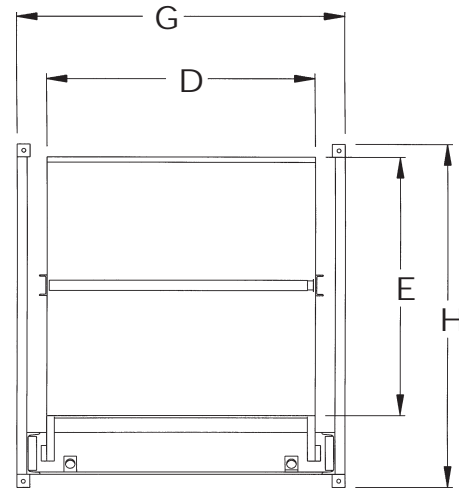

Hand Control
Liquid Tight fused 24v pendant control

56 Frame 2hp Motor helps to insure maximum life and efficiency

Adjustable Upward Travel Limit Switch

Side View

Top View

STANDARD SPECS

Model Number	Dump Height (A)	Reach (B)	Level Height (C)	Chute Dimensions (D x E)	Rotated Height (F)	Capacity (pounds)	Overall Dimensions (G x H)	Weight (pounds)
BHBD-2-36	36"	10"	53"	52" x 50"	108"	2,000	64" x 66"	850
BHBD-2-48	48"	10"	65"	52" x 50"	128"	2,000	64" x 66"	925
BHBD-2-60	60"	10"	77"	52" x 50"	148"	2,000	64" x 66"	1000
BHBD-4-36	36"	10"	53"	52" x 50"	108"	4,000	64" x 66"	900
BHBD-4-48	48"	10"	65"	52" x 50"	128"	4,000	64" x 66"	950
BHBD-4-60	60"	10"	77"	52" x 50"	148"	4,000	64" x 66"	1050
BHBD-6-36	36"	10"	53"	52" x 50"	108"	6,000	67" x 66"	950
BHBD-6-48	48"	10"	65"	52" x 50"	128"	6,000	67" x 66"	1050
BHBD-6-60	60"	10"	77"	52" x 50"	148"	6,000	67" x 66"	1100