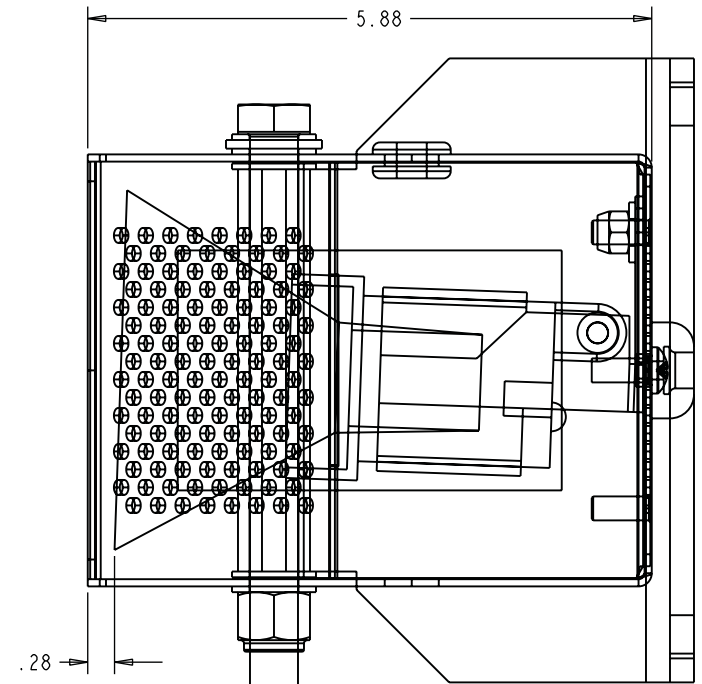

BEACON INDUSTRIES, INC.
12300 Old Tesson Road
St. Louis, MO 63128-2247
Ph: 314-487-7600 - Fax: 314-487-0100
www.beacontechology.com