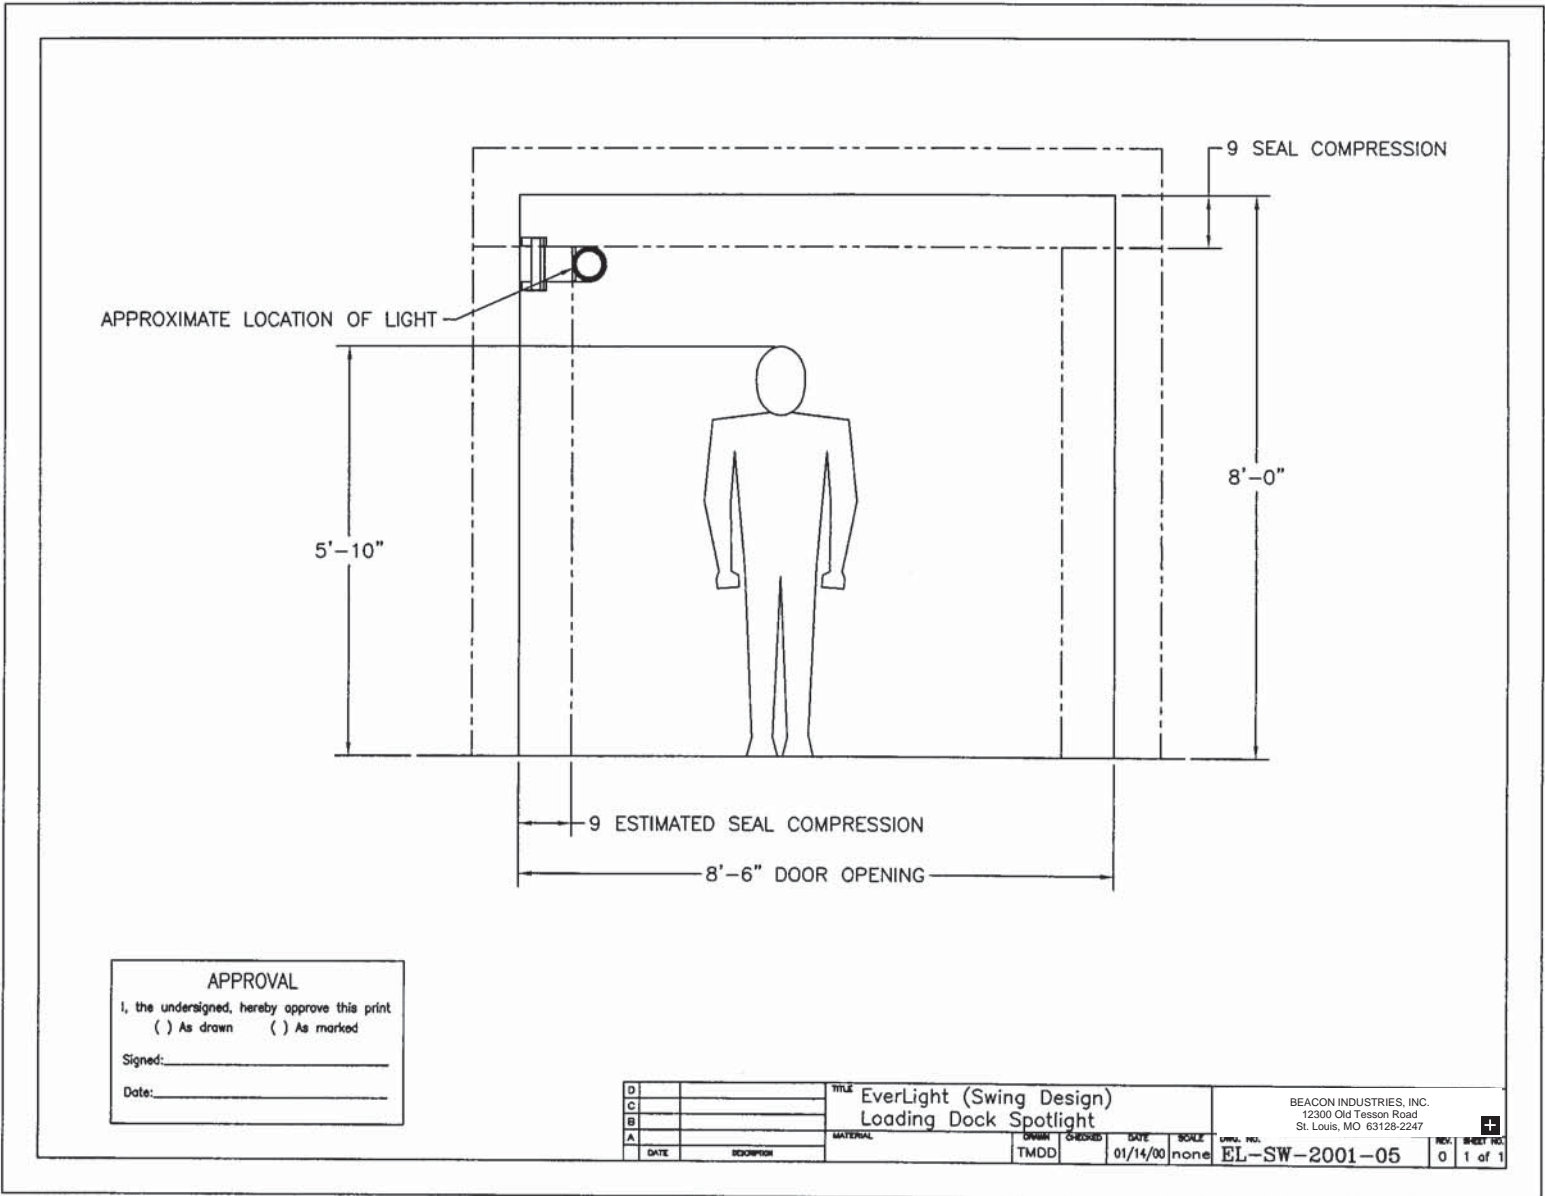

BEL-DL-DJM Series - Door Jamb Mounted Loading Dock Light

BEACON INDUSTRIES, INC.
12300 Old Tesson Road
St. Louis, MO 63128-2247
Ph: 314-487-7600 - Fax: 314-487-0100
www.beacontechnology.com