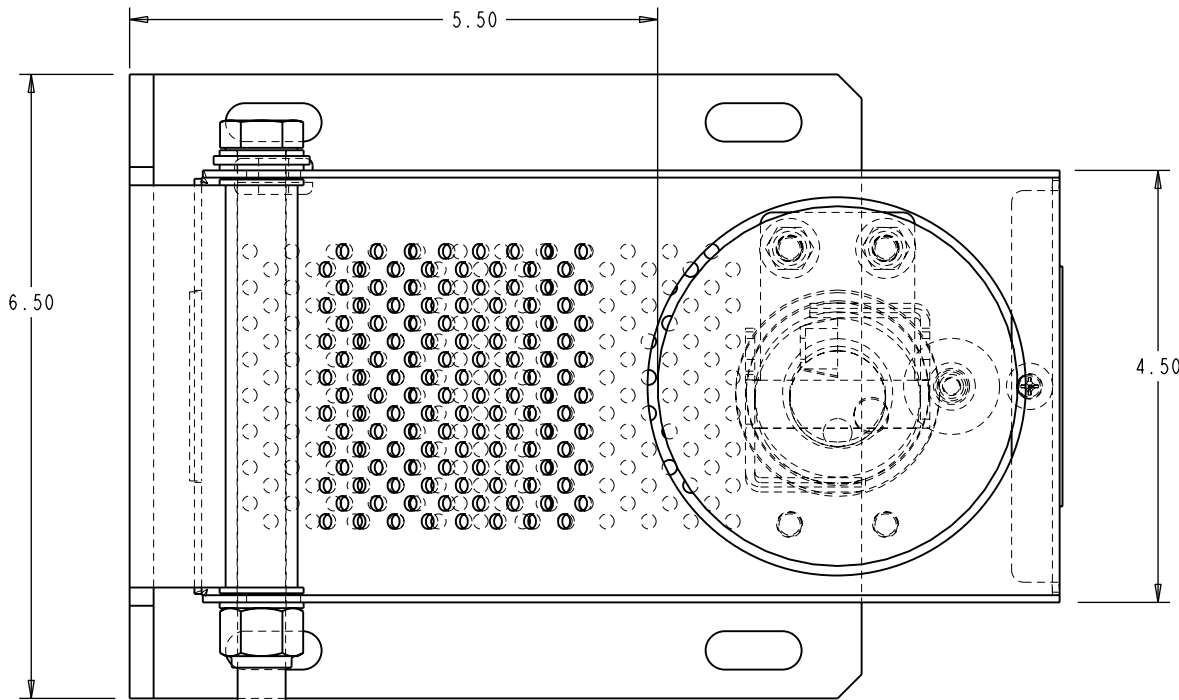

BEACON INDUSTRIES, INC.
12300 Old Tesson Road
St. Louis, MO 63128-2247
Ph: 314-487-7600 - Fax: 314-487-0100
www.beacontechology.com