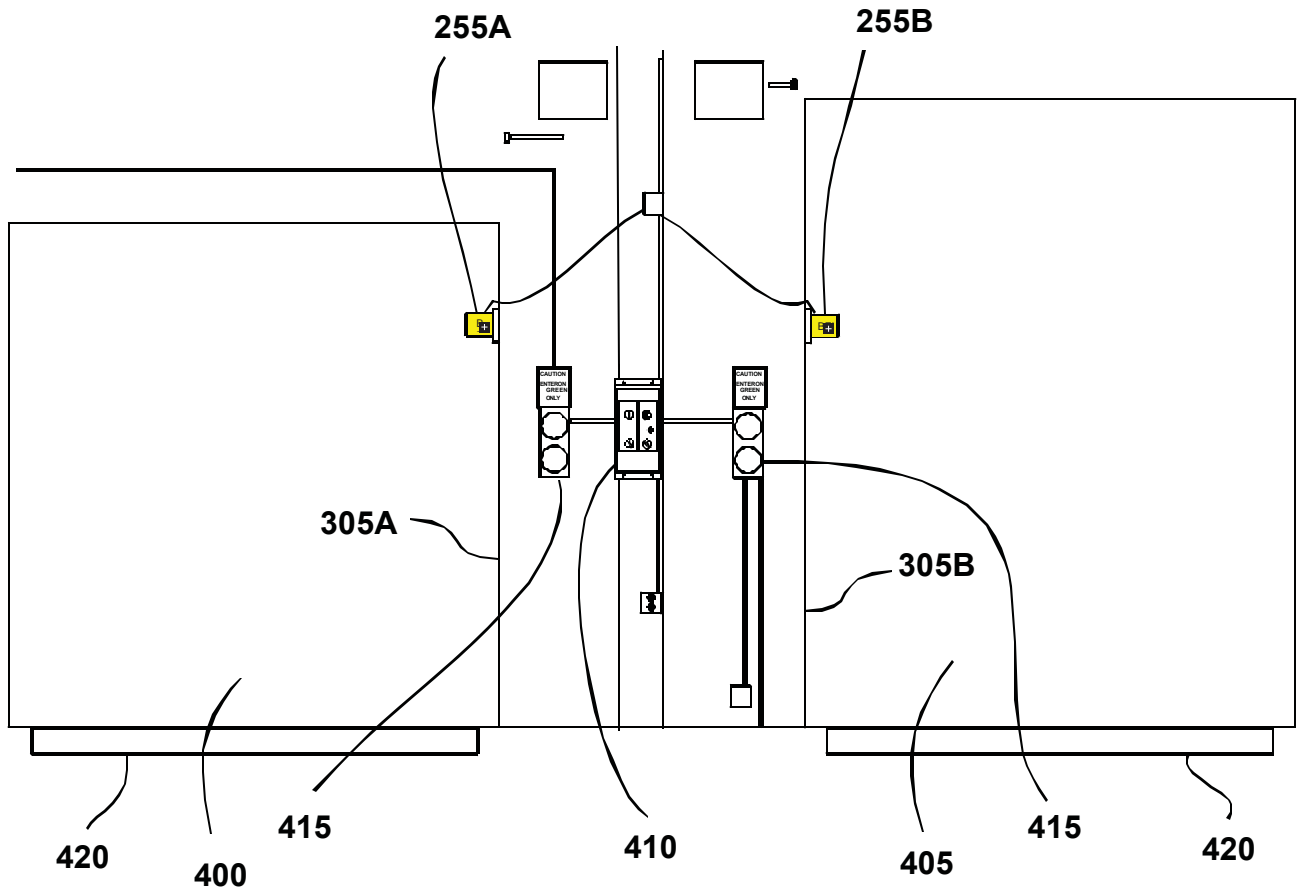

BEL-DL-DJM Series - Door Jamb Mounted Loading Dock Light

BEACON INDUSTRIES, INC.
12300 Old Tesson Road
St. Louis, MO 63128-2247
Ph: 314-487-7600 - Fax: 314-487-0100
www.beacontechology.com