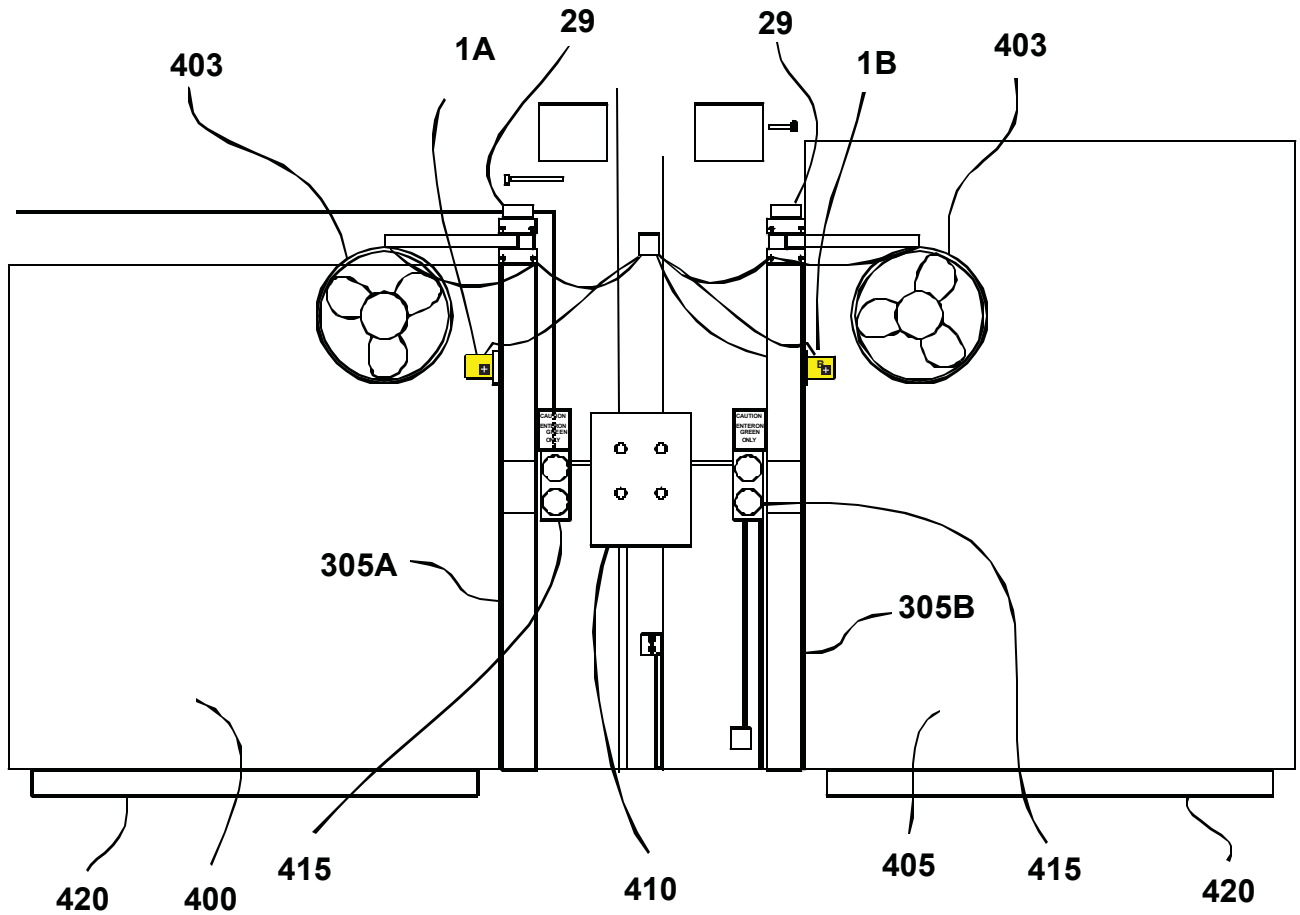

BEL-DL-DJM Series - Door Jamb Mounted Loading Dock Light

BEACON INDUSTRIES, INC.
12300 Old Tesson Road
St. Louis, MO 63128-2247
Ph: 314-487-7600 - Fax: 314-487-0100
www.beacontechology.com