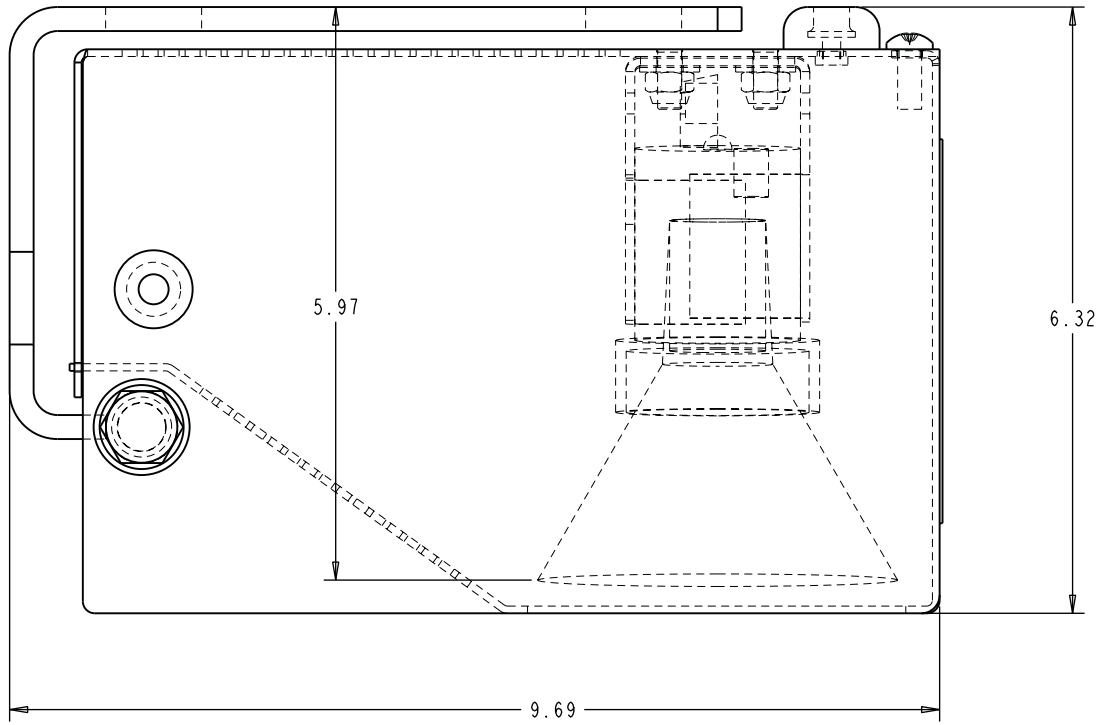

BEL-DL-DJM Series - Door Jamb Mounted Loading Dock Light