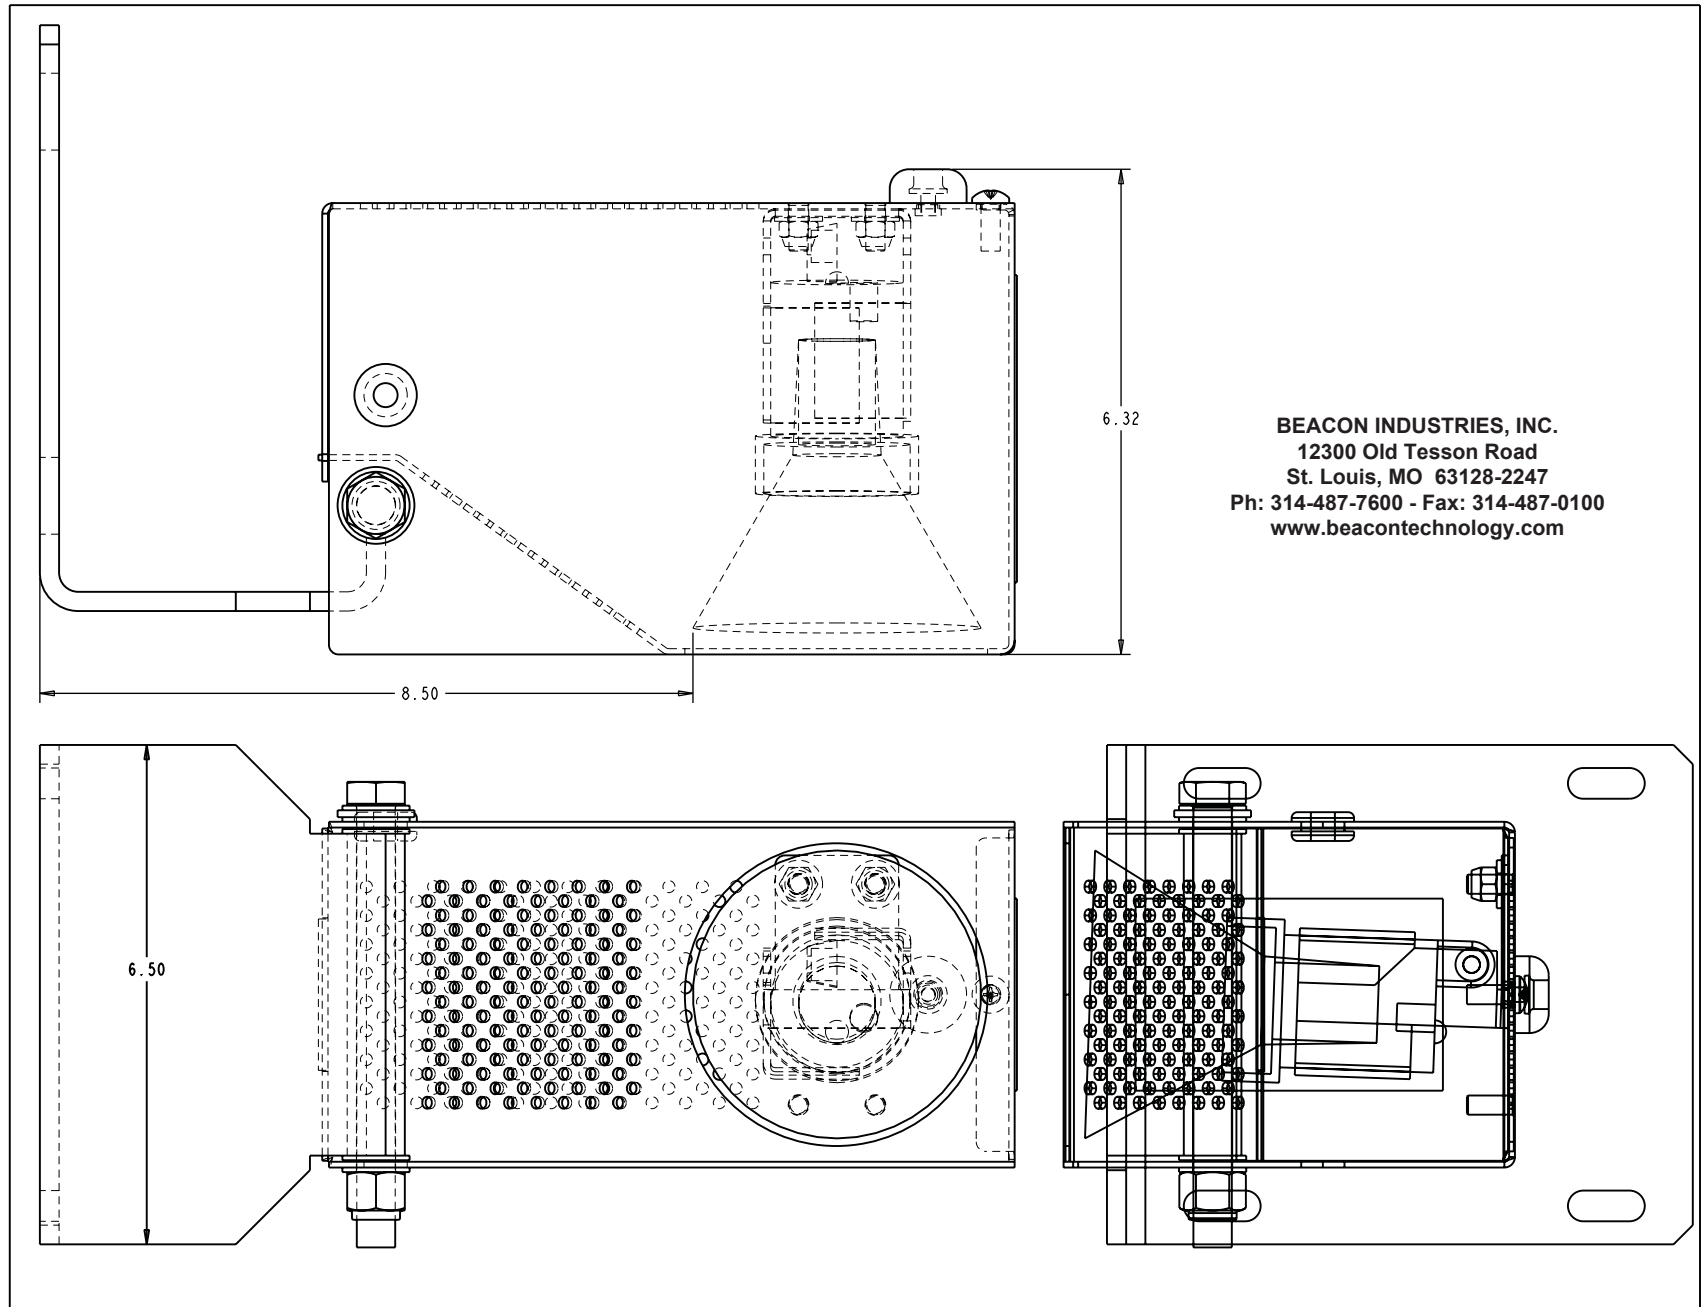

BEL-DL-DJM Series - Door Jamb Mounted Loading Dock Light

BEACON INDUSTRIES, INC.
12300 Old Tesson Road
St. Louis, MO 63128-2247
Ph: 314-487-7600 - Fax: 314-487-0100
www.beacontechology.com

BEL-DL-DJM Series - Door Jamb Mounted Loading Dock Light