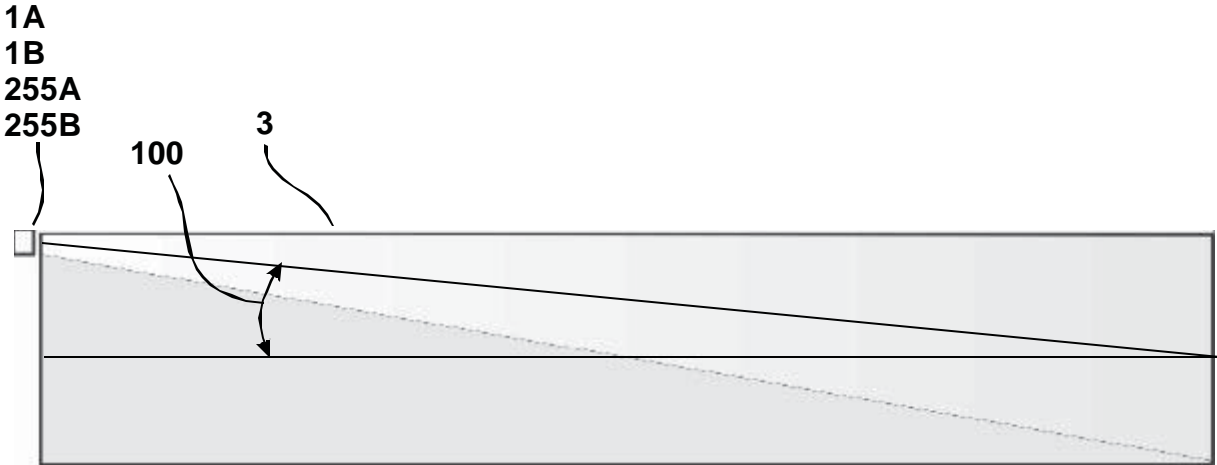

Ever Light[®] Lighting System

LOADING DOCK SPOT LIGHT

LIGHTING GEOMETRY

Loading Dock Lights

Beacon Industries, Inc.
12300 Old Tesson Road
St. Louis, MO 63128-2247
Ph: 314-487-7600 – Fax: 314-487-0100
www.beacontechology.com

Loading Dock Spot Light - Lighting Geometry

BEACON INDUSTRIES, INC.
12300 Old Tesson Road
St. Louis, MO 63128-2247
Ph: 314-487-7600 - Fax: 314-487-0100
www.beacontechnology.com

Loading Dock Spot Light - Lighting Geometry