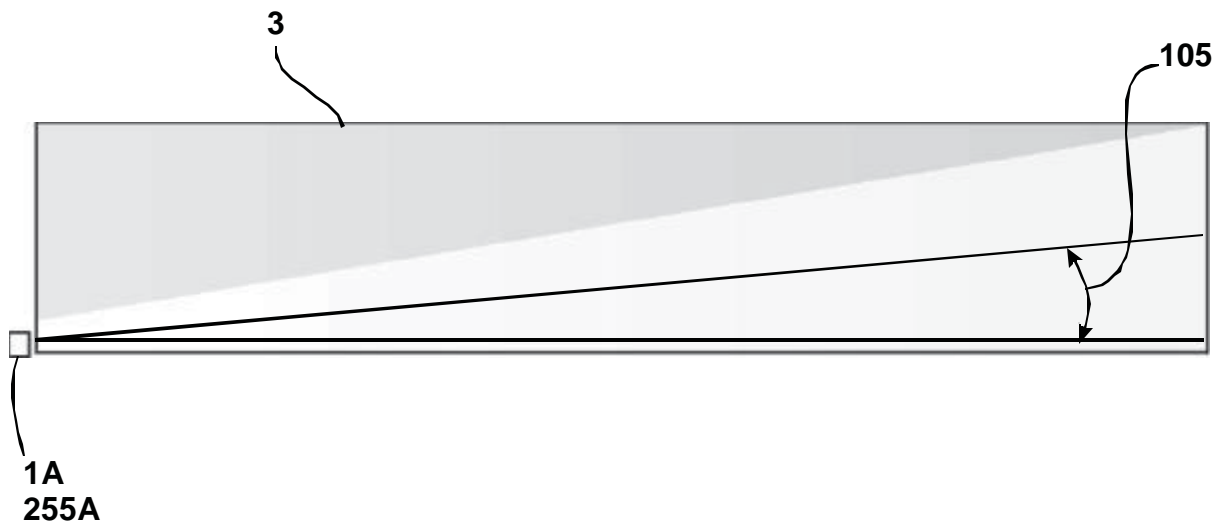

Ever Light[®] Lighting System

LOADING DOCK SPOT LIGHT

LIGHTING GEOMETRY

Loading Dock Lights

Beacon Industries, Inc.
12300 Old Tesson Road
St. Louis, MO 63128-2247
Ph: 314-487-7600 – Fax: 314-487-0100
www.beacontechology.com

Loading Dock Spot Light - Lighting Geometry

BEACON INDUSTRIES, INC.
12300 Old Tesson Road
St. Louis, MO 63128-2247
Ph: 314-487-7600 - Fax: 314-487-0100
www.beacontechnology.com

Loading Dock Spot Light - Lighting Geometry