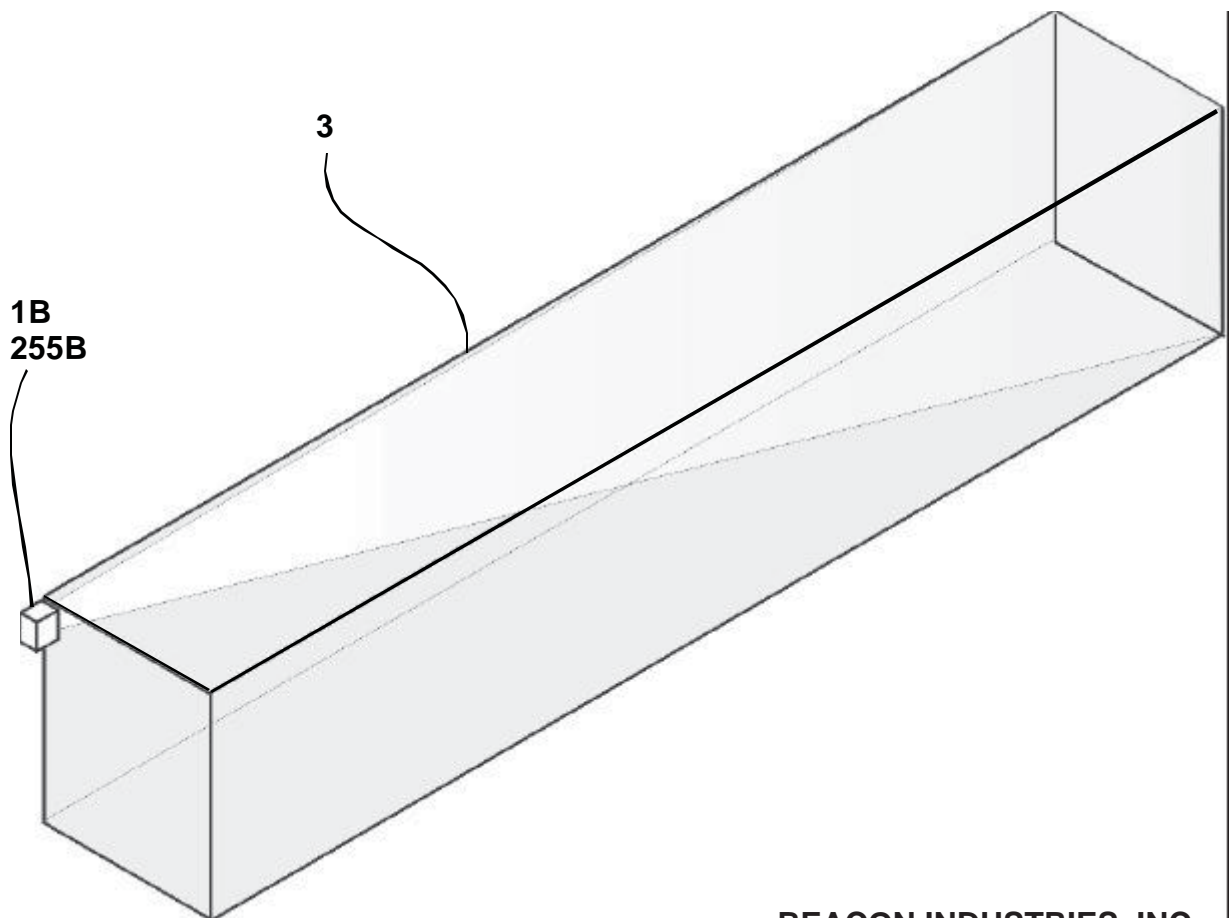

Ever Light[®] Lighting System

LOADING DOCK SPOT LIGHT

LIGHTING GEOMETRY

Loading Dock Lights

Beacon Industries, Inc.
12300 Old Tesson Road
St. Louis, MO 63128-2247
Ph: 314-487-7600 – Fax: 314-487-0100
www.beacontechology.com

Loading Dock Spot Light - Lighting Geometry

BEACON INDUSTRIES, INC.
12300 Old Tesson Road
St. Louis, MO 63128-2247
Ph: 314-487-7600 - Fax: 314-487-0100
www.beacontechnology.com

Loading Dock Spot Light - Lighting Geometry