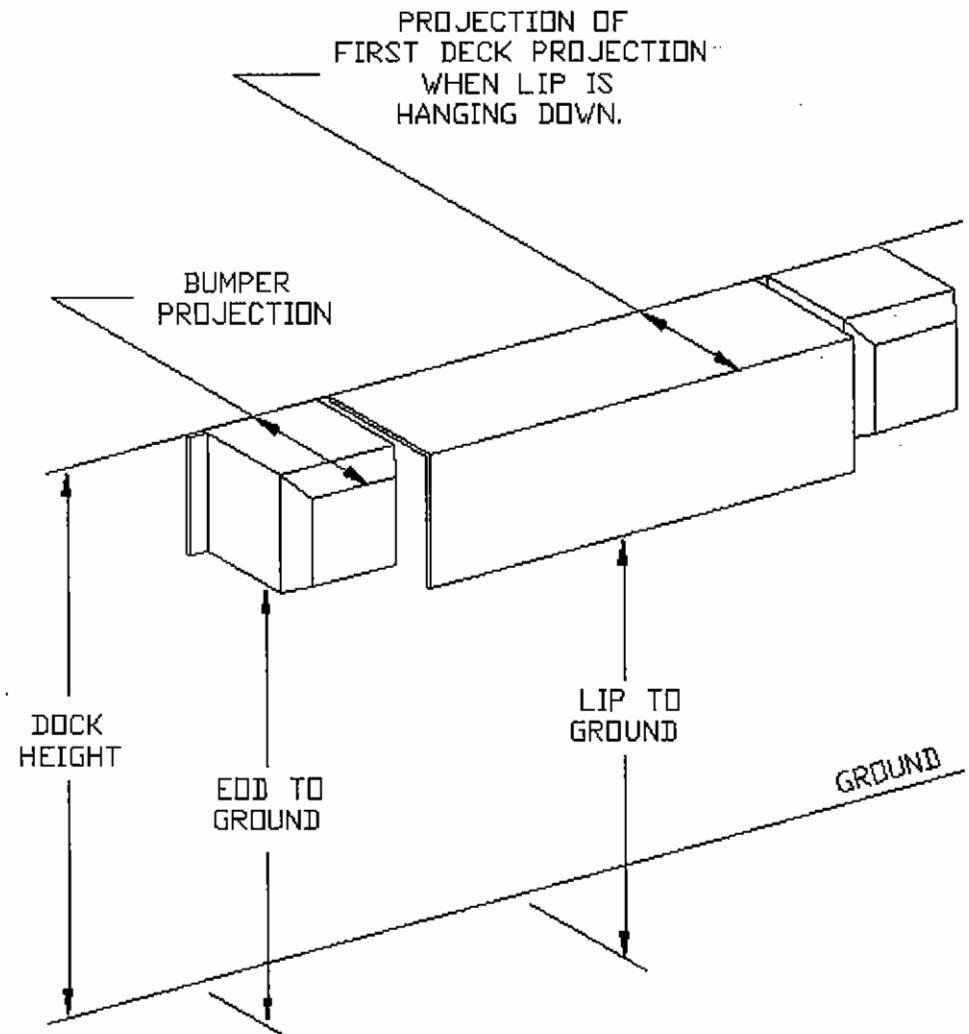

**Truck Restraint
Extension Kit Survey Sheet
with Edge of Dock Leveler application**

Beacon industries, Inc.

7321 S. Lindbergh Blvd.

St. Louis, MO 63125-4500 USA

Ph: 314-487-7900 Fax: 314-487-0100

MEASUREMENTS

TRUCK RESTRAINT EXTENSION KIT