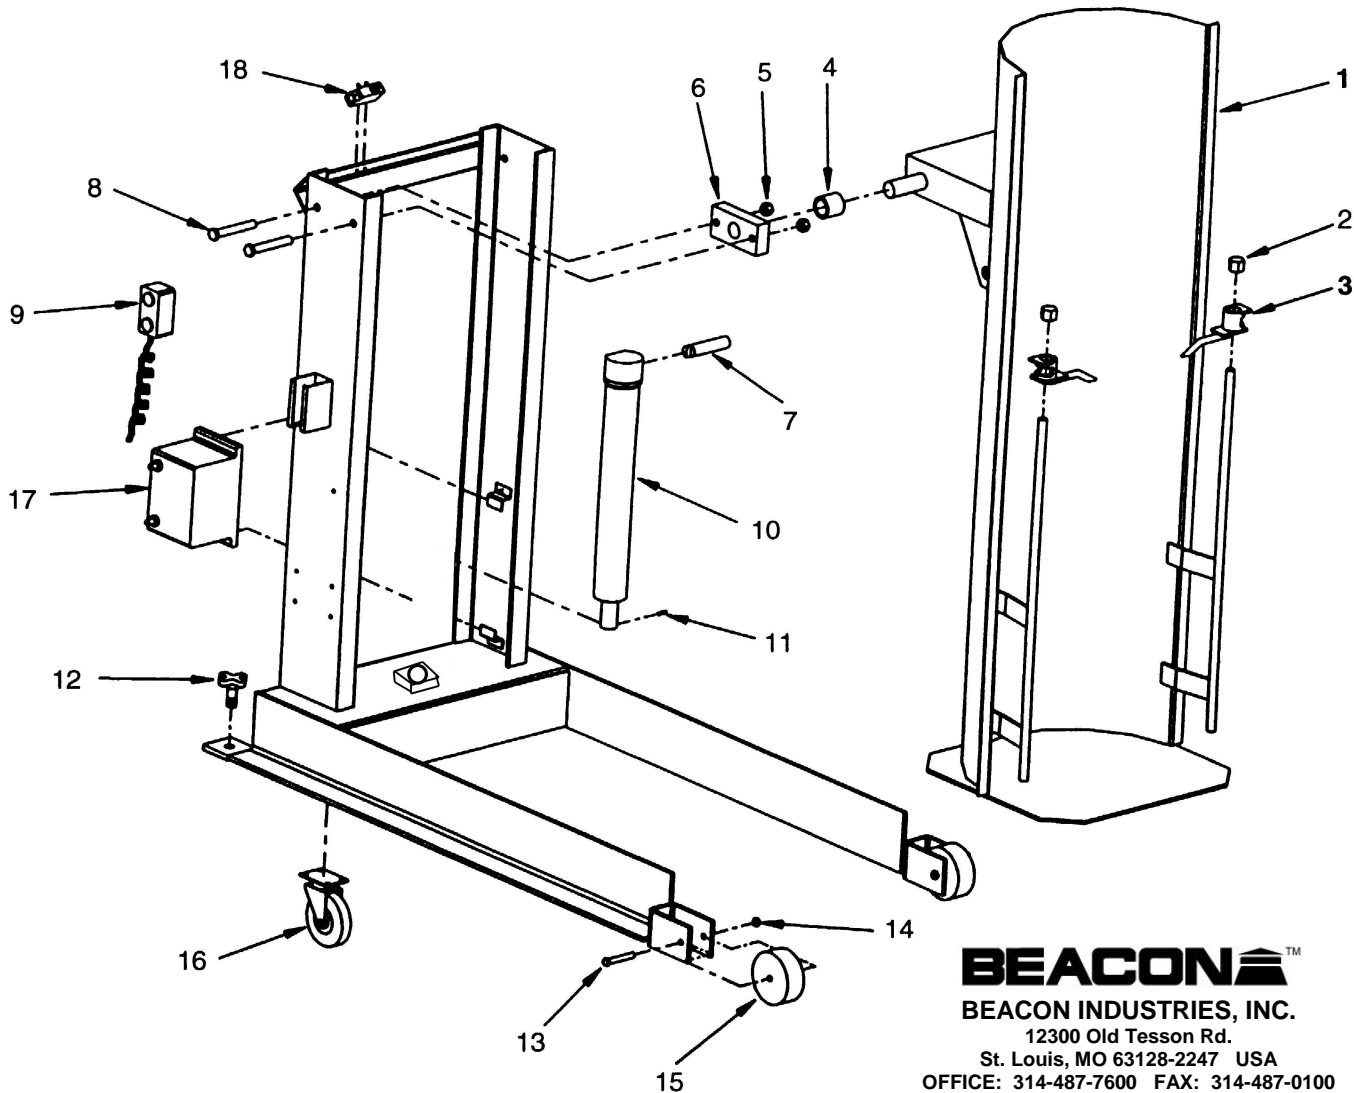

BEACON™

BEACON INDUSTRIES, INC.

12300 Old Tesson Rd.

St. Louis, MO 63128-2247 USA

OFFICE: 314-487-7600 FAX: 314-487-0100