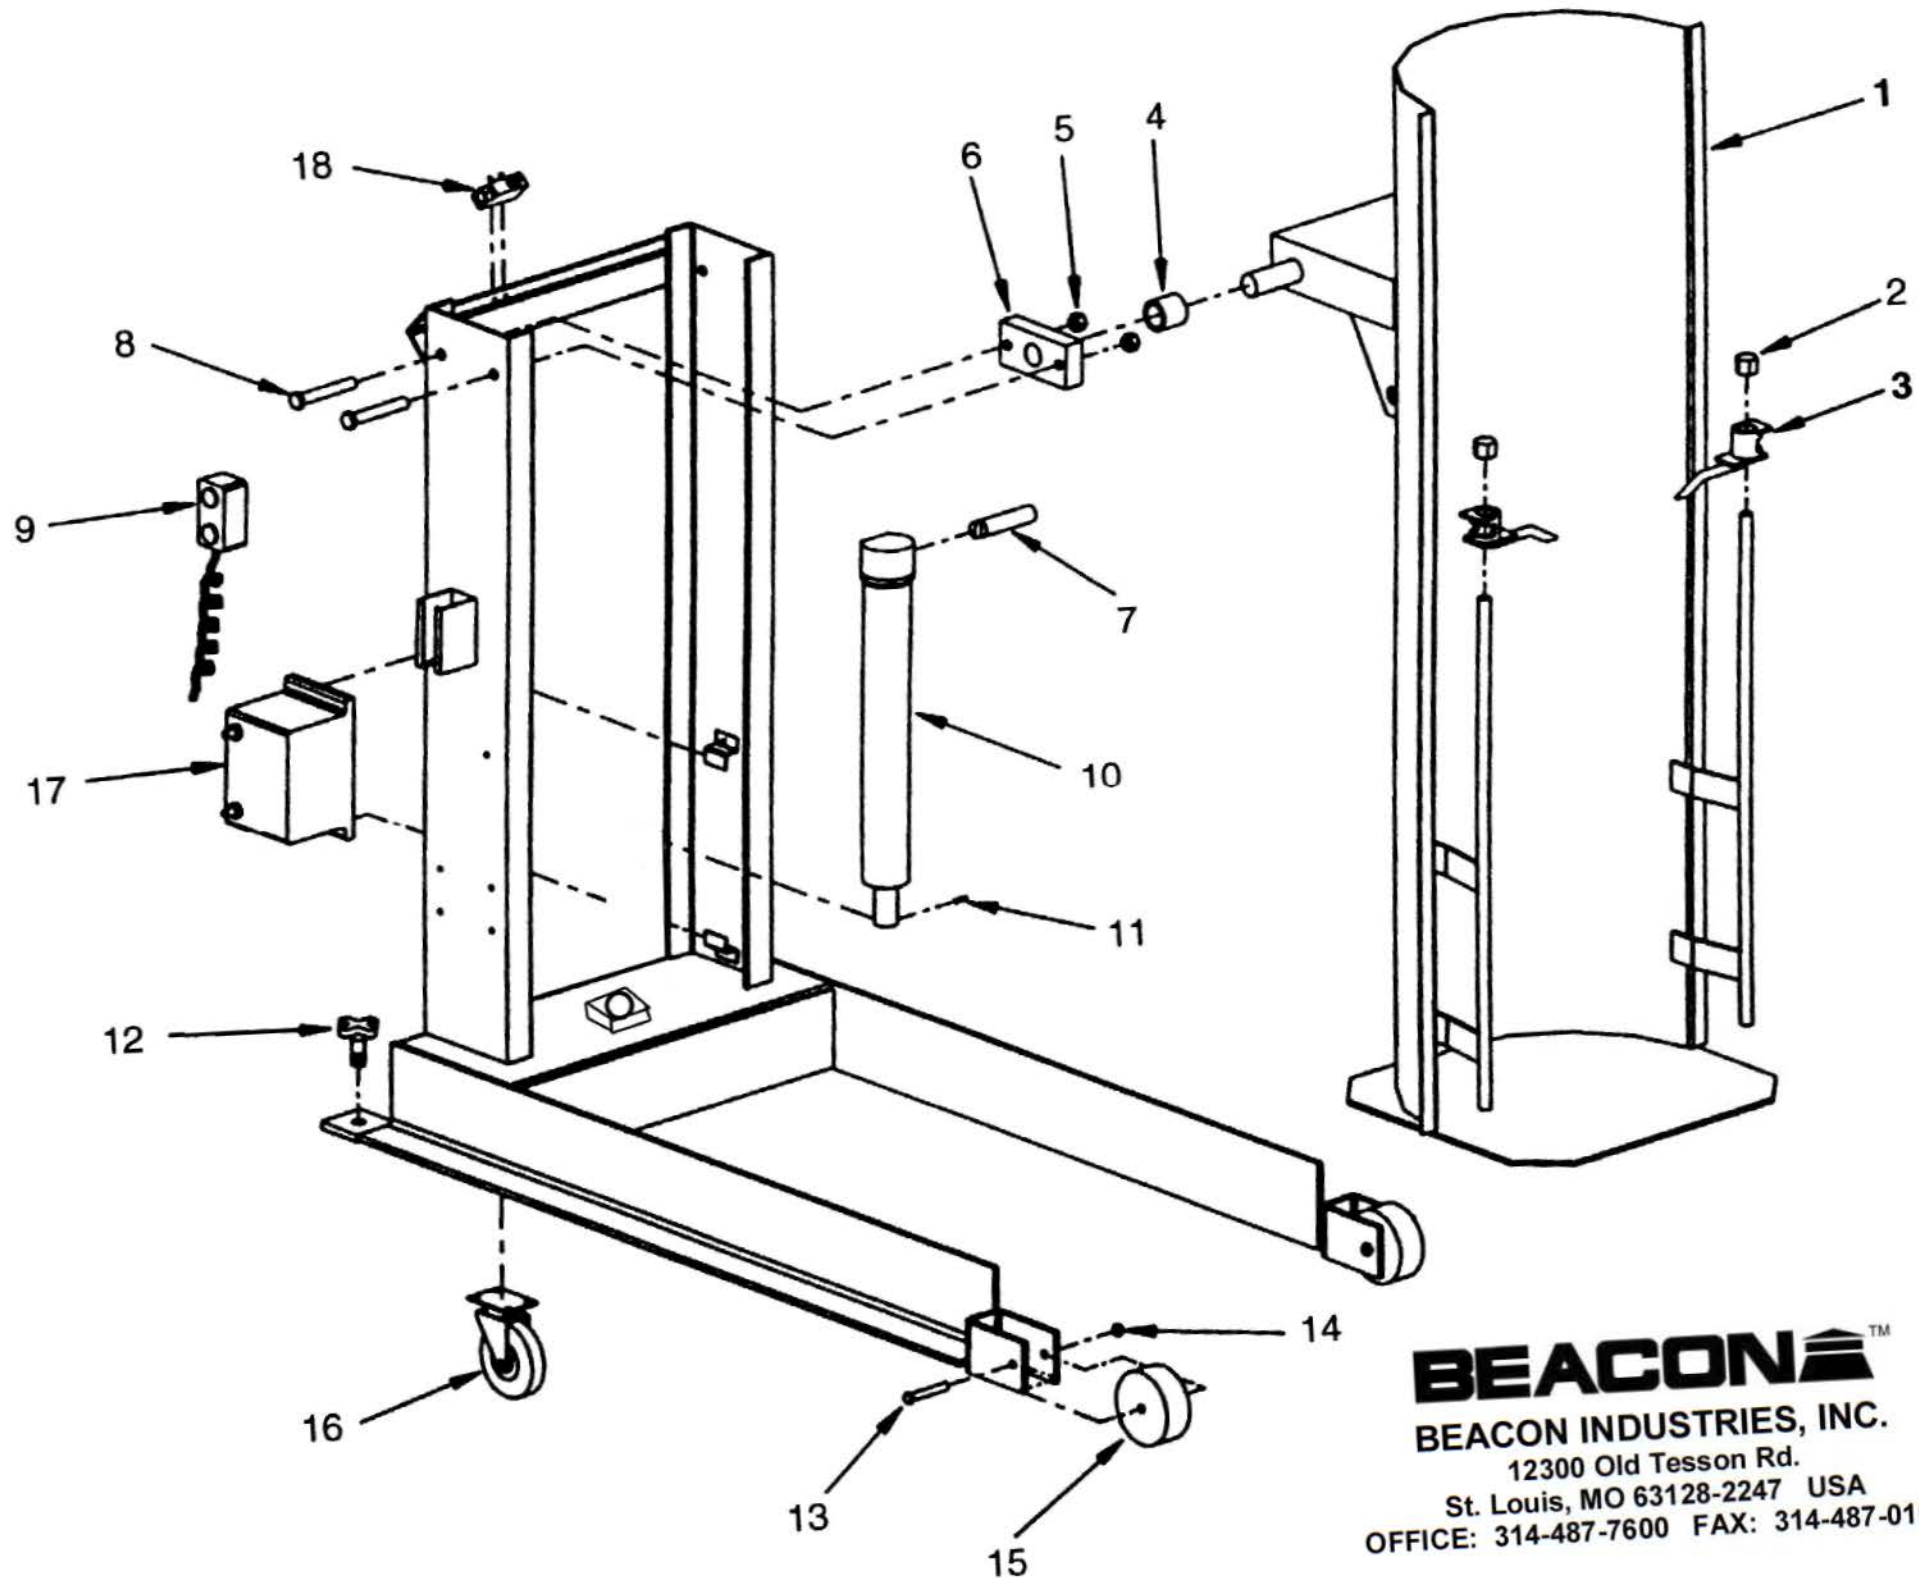

BHDD SERIES DUMPER Parts List

Equipment Model #	Part Number	Component Description	Reference Number	Price
BHDD-36-10	01-135-019	Motor 3 Phase High Speed		\$431.05
BHDD-36-10	HDD-MPA-1	Motor Pump Combo 1phz - (Inc. 001 Manifold)		\$1,179.60
BHDD-36-10	HDD-MPA-3A	Motor Pump Combo 3phz - (Inc. 001 Manifold)		\$1,193.06
BHDD-36-10	HDD-MPA-3B	Motor Pump Combo 3phz - (Inc. 001 Manifold)		\$1,155.89
BHDD-36-10	01-143-011	Hydraulic Pump .073 Displacement		\$274.56
BHDD-36-10	01-154-019	Pressure Relief Assembly		\$9.71
BHDD-36-10	UCB-2-2	Pendent Control Only		\$23.12
BHDD-36-10	SV08-20-S-0-N-24AG	Solenoid Valve Assembly (Valve And Coil)		\$123.95
BHDD-36-10	HDD-CTRLBX	Control Box with Transformer and Contactor		\$131.63
BHDD-36-10	09-021-015	Hydraulic Cylinder		\$585.18
BHDD-36-10	AC-MPU-1	AC Modular Power Unit (110 volt)		\$1,865.59