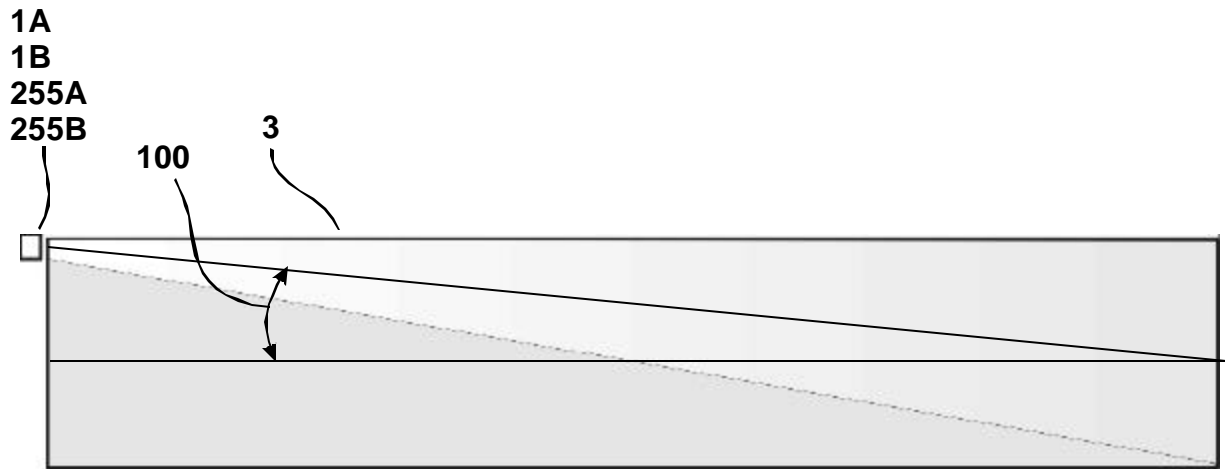

Ever Light[®]

Lighting System

LOADING DOCK SPOT LIGHT

LIGHTING GEOMETRY

Beacon Industries, Inc.
12300 Old Tesson Road
St. Louis, MO 63128-2247
Ph: 314-487-7600 – Fax: 314-487-0100
www.beacontechnology.com